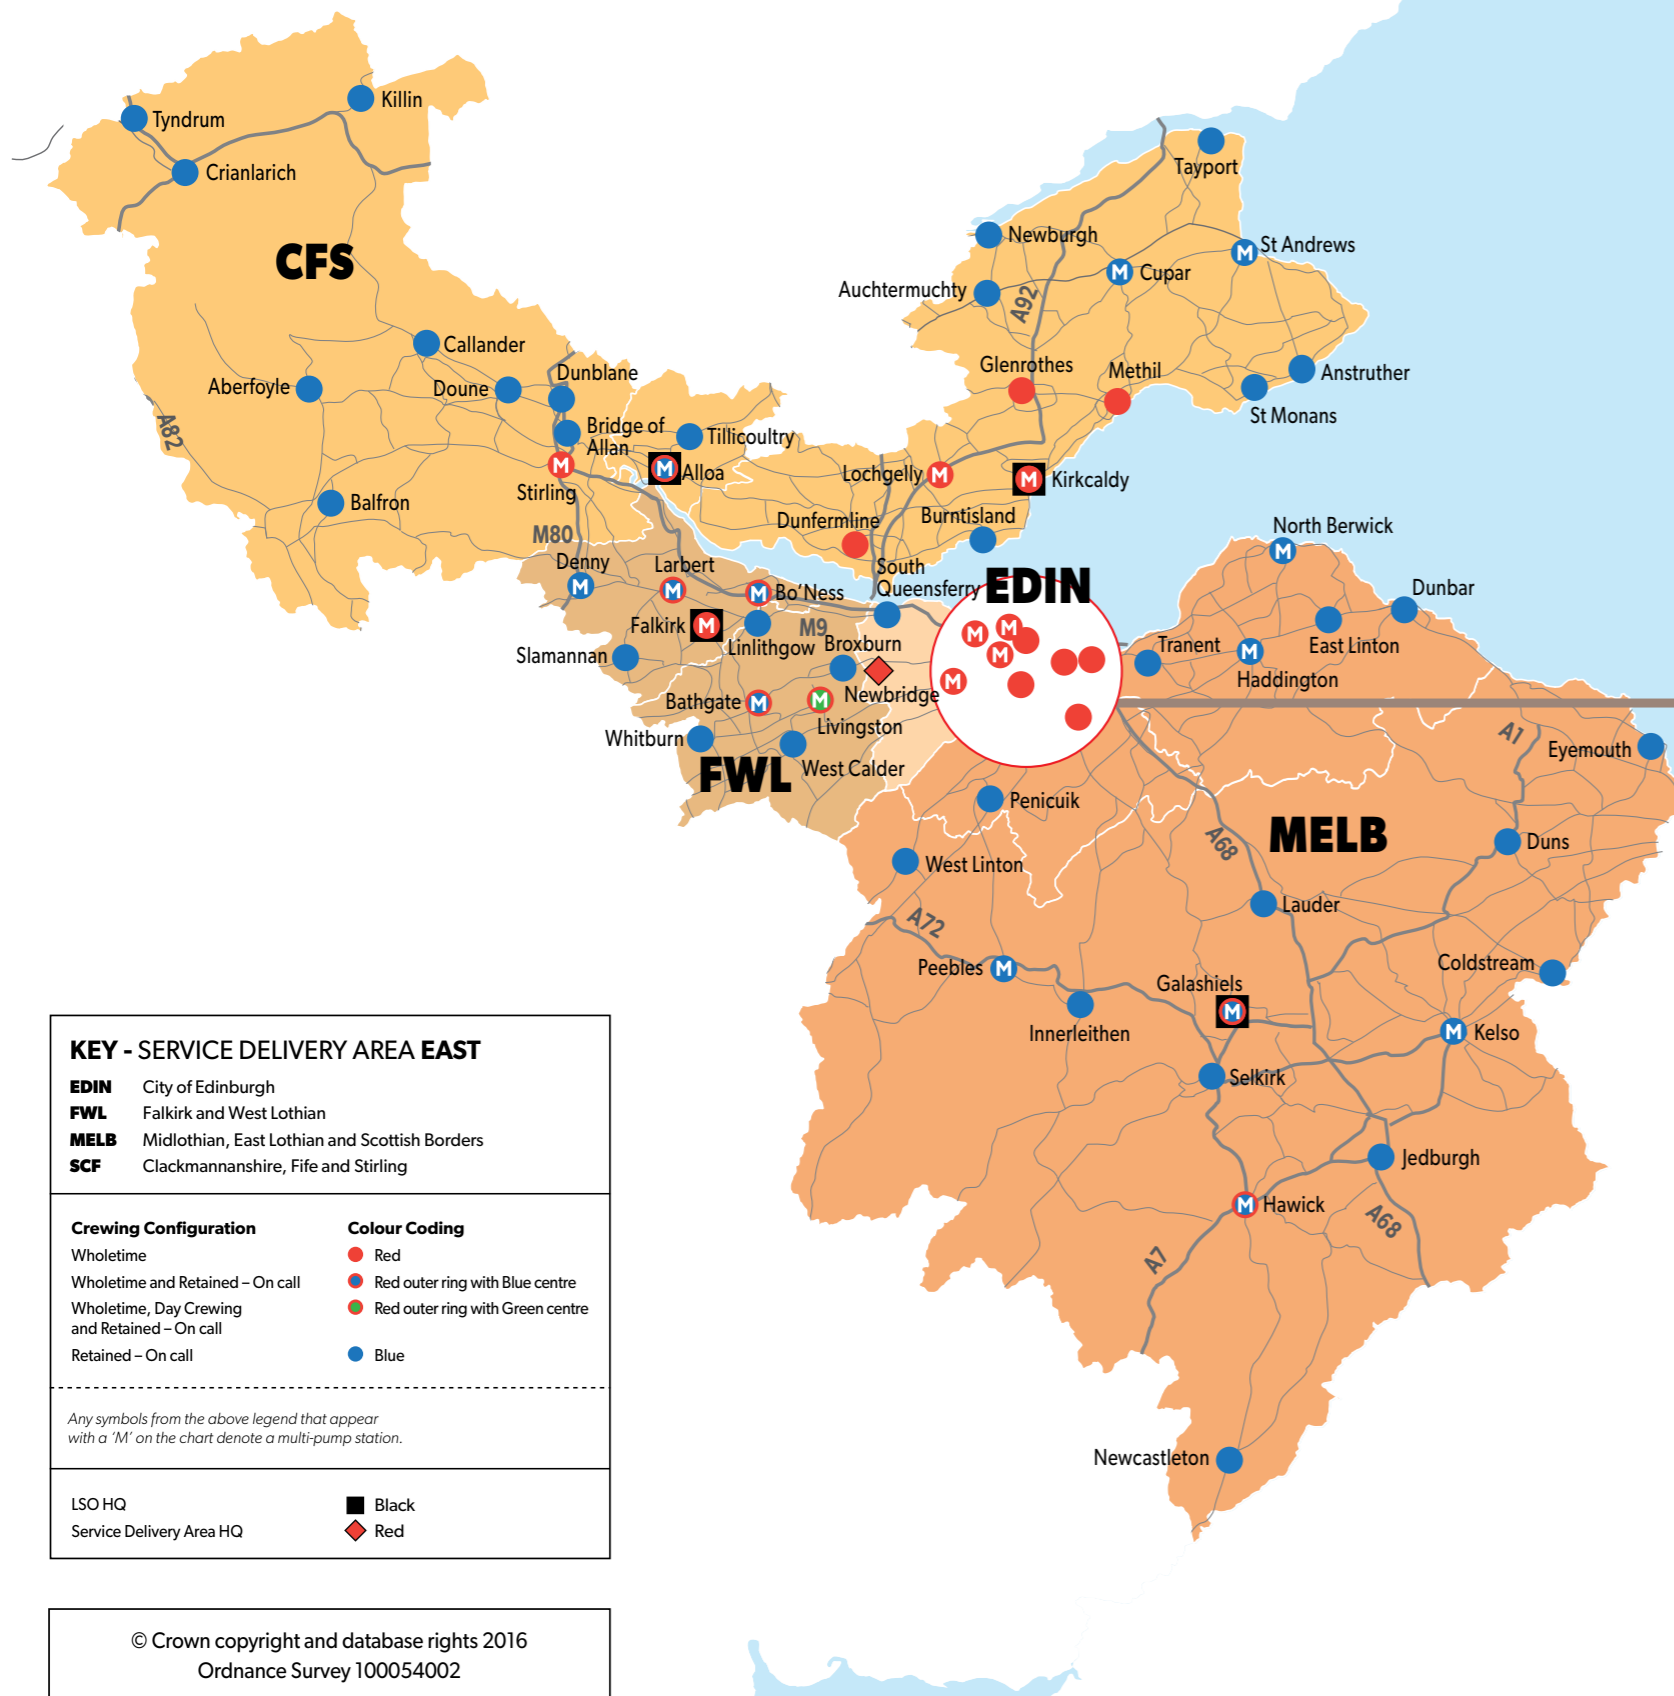

CLACKMANNANSHIRE, FIFE AND STIRLING

	ALLOA	Clackmannan
	TILlicOUNTRY	Clackmannan
	ANSTRUTHER	Fife
	AUCHTERMUCHTY	Fife
	BURNTISLAND	Fife
	CUPAR	Fife
	DUNFERMLINE	Fife
	GLENROTHES	Fife
	KIRKCALDY	Fife
	LOCHGELLY	Fife
	METHIL	Fife
	NEWBURGH	Fife
	ST ANDREWS	Fife
	ST MONANS	Fife
	TAYPORT	Fife
	ABERFOYLE	Stirling
	BALFRON	Stirling
	BRIDGE OF ALLAN	Stirling
	CALLANDER	Stirling
	CRANLARICH	Stirling
	DOUNE	Stirling
	DUNBLANE	Stirling
	KILLIN	Stirling
	STIRLING	Stirling
	TYNDRUM	Stirling

SCOTTISH
FIRE AND RESCUE SERVICE

Working together for a safer Scotland

**SCOTTISH FIRE AND RESCUE SERVICE
SERVICE DELIVERY AREA EAST**

KEY - SERVICE DELIVERY AREA EAST	
EDIN	City of Edinburgh
FWL	Falkirk and West Lothian
MELB	Midlothian, East Lothian and Scottish Borders
SCF	Clackmannanshire, Fife and Stirling
Crewing Configuration	Colour Coding
Wholetime	Red
Wholetime and Retained - On call	Red outer ring with Blue centre
Wholetime, Day Crewing and Retained - On call	Red outer ring with Green centre
Retained - On call	Blue
Any symbols from the above legend that appear with a 'M' on the chart denote a multi-pump station.	
LSO HQ	Black
Service Delivery Area HQ	Red

	LAURENCEKIRK	Aberdeenshire
	MACDUFF	Aberdeenshire
	MAUD	Aberdeenshire
	OLDMELDRUM	Aberdeenshire
	PETERHEAD	Aberdeenshire
	PORTSOY	Aberdeenshire
	STONEHAVEN	Aberdeenshire
	STRATHDON	Aberdeenshire
	TURRIFF	Aberdeenshire
	ABERLOUR	Moray
	BUCKIE	Moray
	CULLEN	Moray
	DUFFTOWN	Moray
	ELGIN	Moray
	FOCHABERS	Moray
	FORRES	Moray
	GORDONSTOUN	Moray
	KEITH	Moray
	LOSSIEMOUTH	Moray
	ROTHES	Moray
	TOMINTOUL	Moray