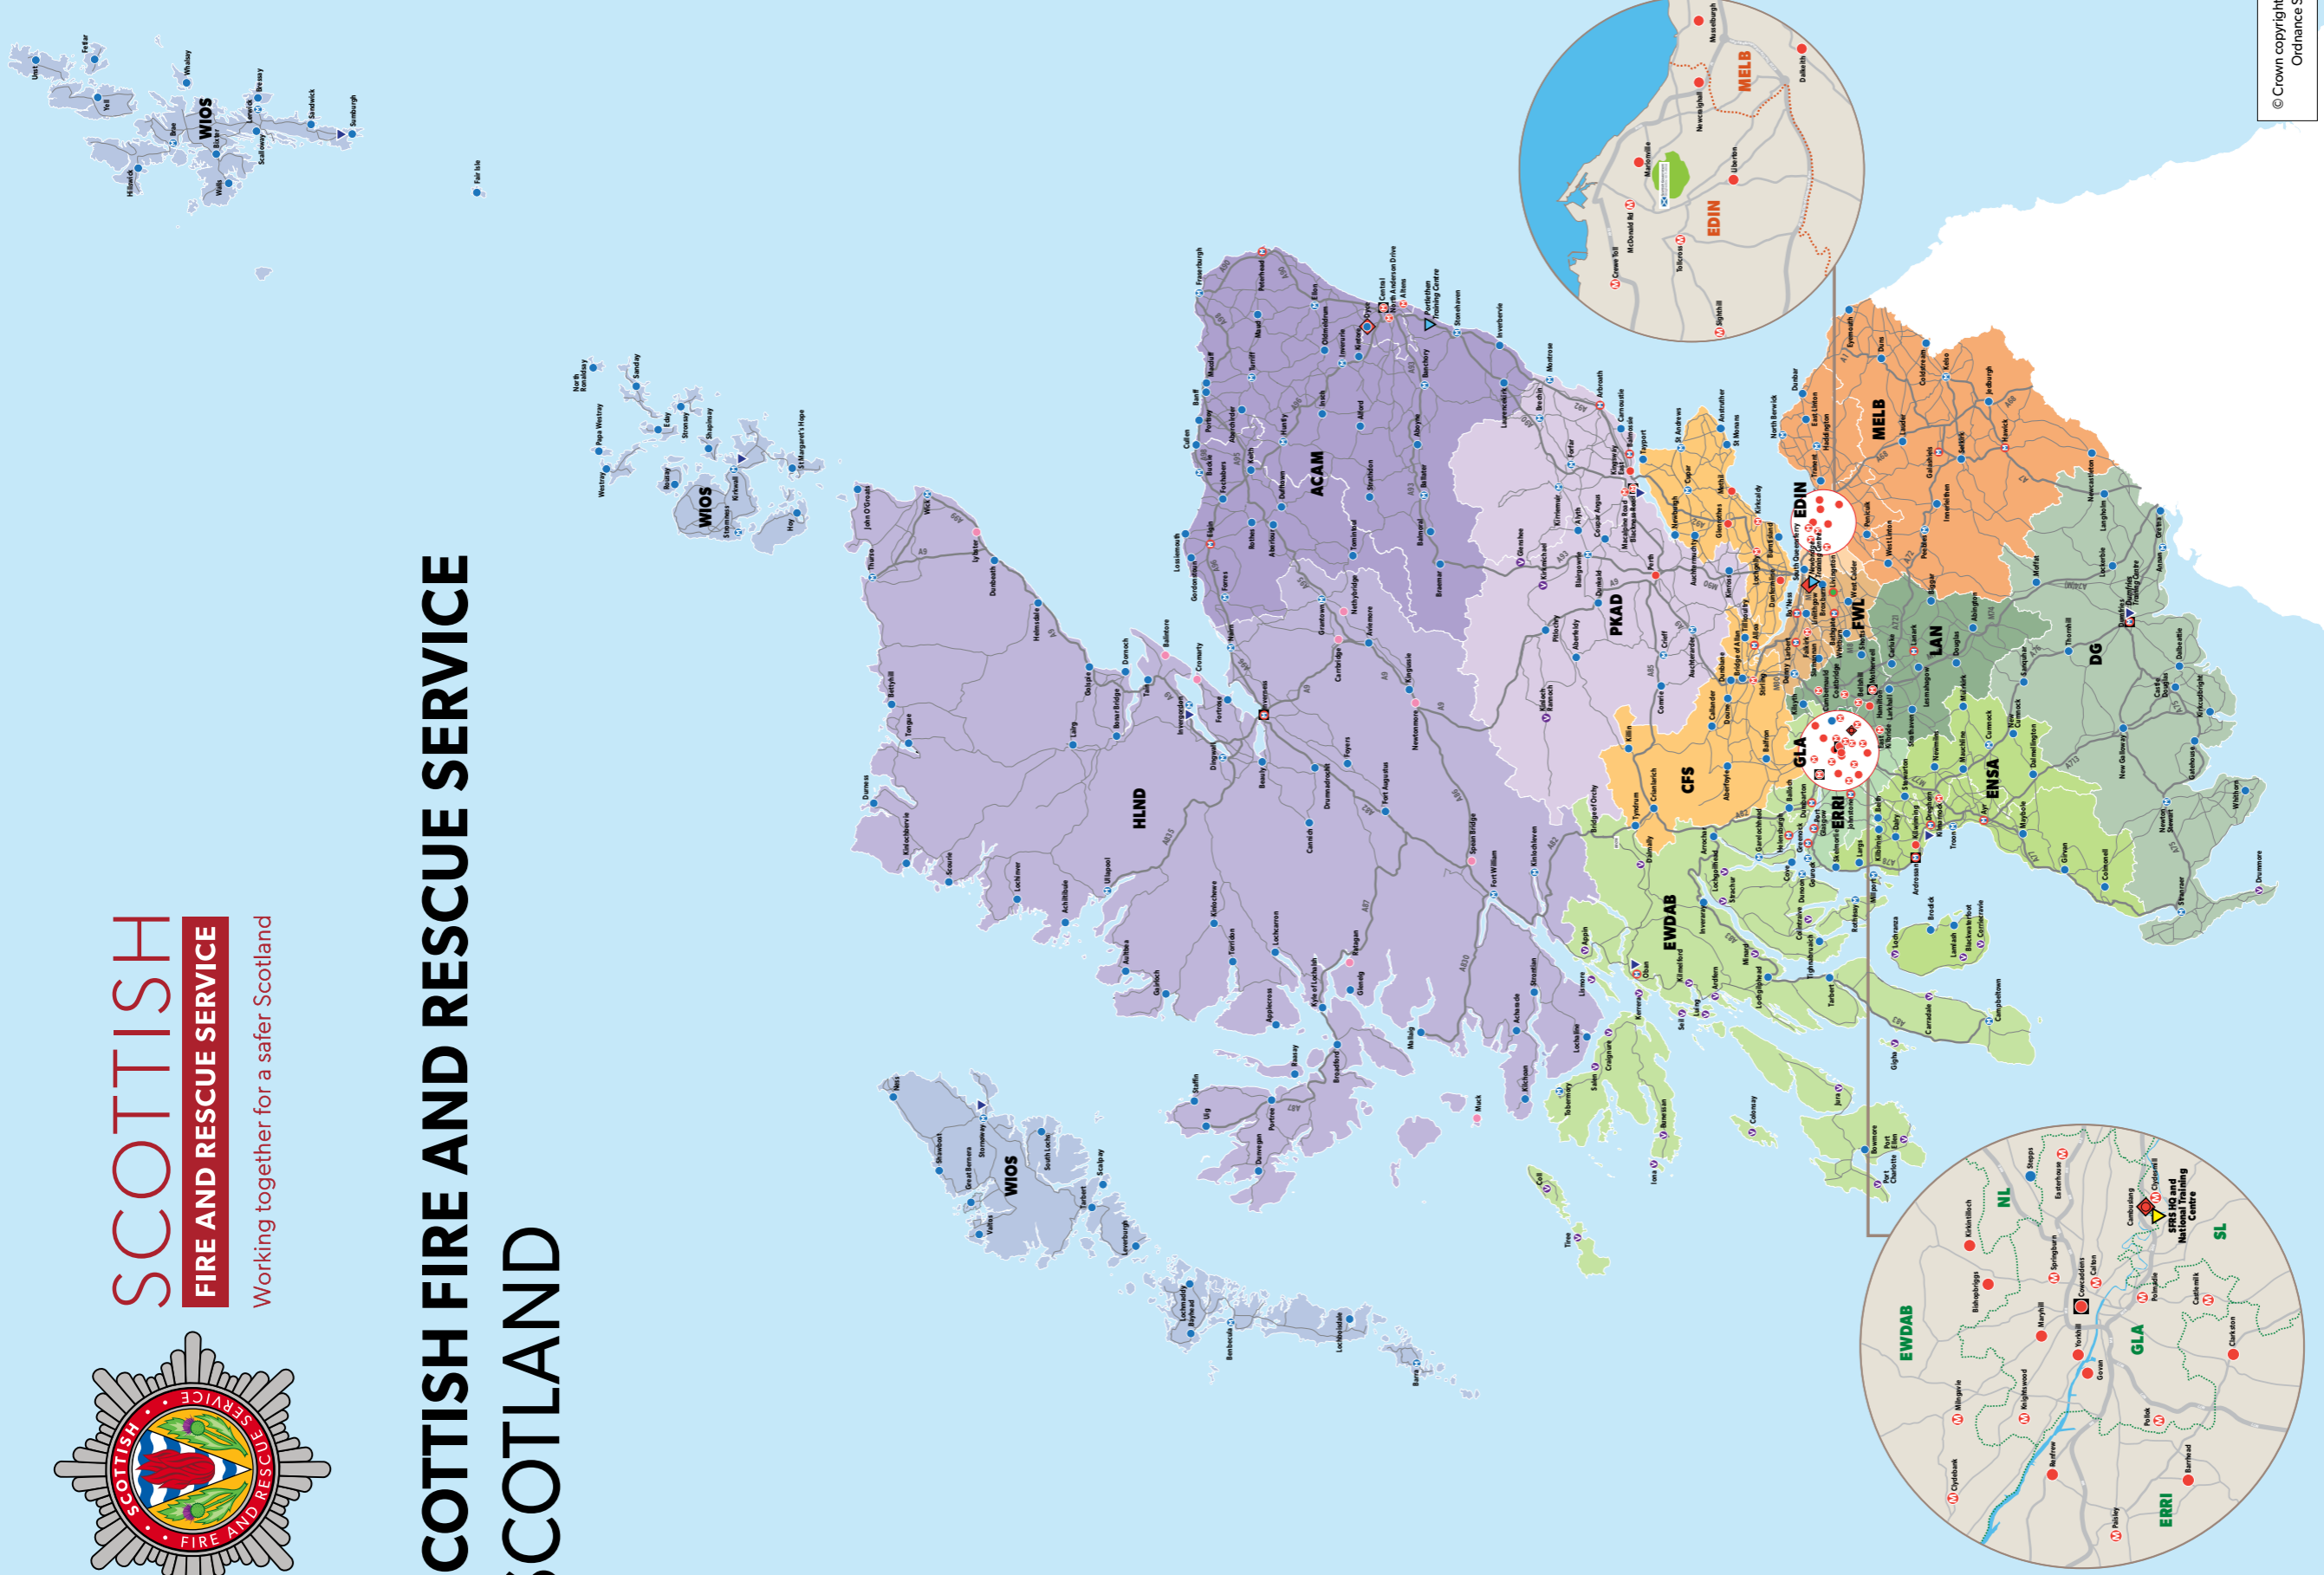

Working together for a safer Scotland

SERVICE DELIVERY AREA MAPS AND STATION LIST

SCOTTISH
FIRE AND RESCUE SERVICE

Working together for a safer Scotland

SCOTTISH FIRE AND RESCUE SERVICE

Working together for a safer Scotland

SCOTTISH FIRE AND RESCUE SERVICE SCOTLAND

KEY	NORTH SERVICE DELIVERY AREA	Colour Coding
EAST SERVICE DELIVERY AREA	ACAM City of Aberdeen, Aberdeenshire and Moray	Red
EDIN City of Edinburgh	HLND Highland	Red outer ring with blue centre
PWL Falkirk and West Lothian	PKAD Perth & Kinross, Angus and Dundee	Red outer ring with green centre
MELB Midlothian, East Lothian and Scottish Borders		Blue
SCF Clackmannanshire, Fife and Stirling	LAN North Lanarkshire and South Lanarkshire	Purple
	ERRI East Dumfriesshire, West Dumfriesshire and Argyll & Bute	Pink
	ENSA East Ayrshire, North Ayrshire and South Ayrshire	
	DG Dumfries and Galloway	
WEST SERVICE DELIVERY AREA	ERRI City of Glasgow	Yellow triangle with black outline
GLA City of Glasgow	ENSA East Dumfriesshire, West Dumfriesshire and Argyll & Bute	Turquoise triangle with black outline
EWDB East Dumfriesshire, West Dumfriesshire and Argyll & Bute	LAN North Lanarkshire and South Lanarkshire	Dark blue triangle with white outline
DG Dumfries and Galloway		