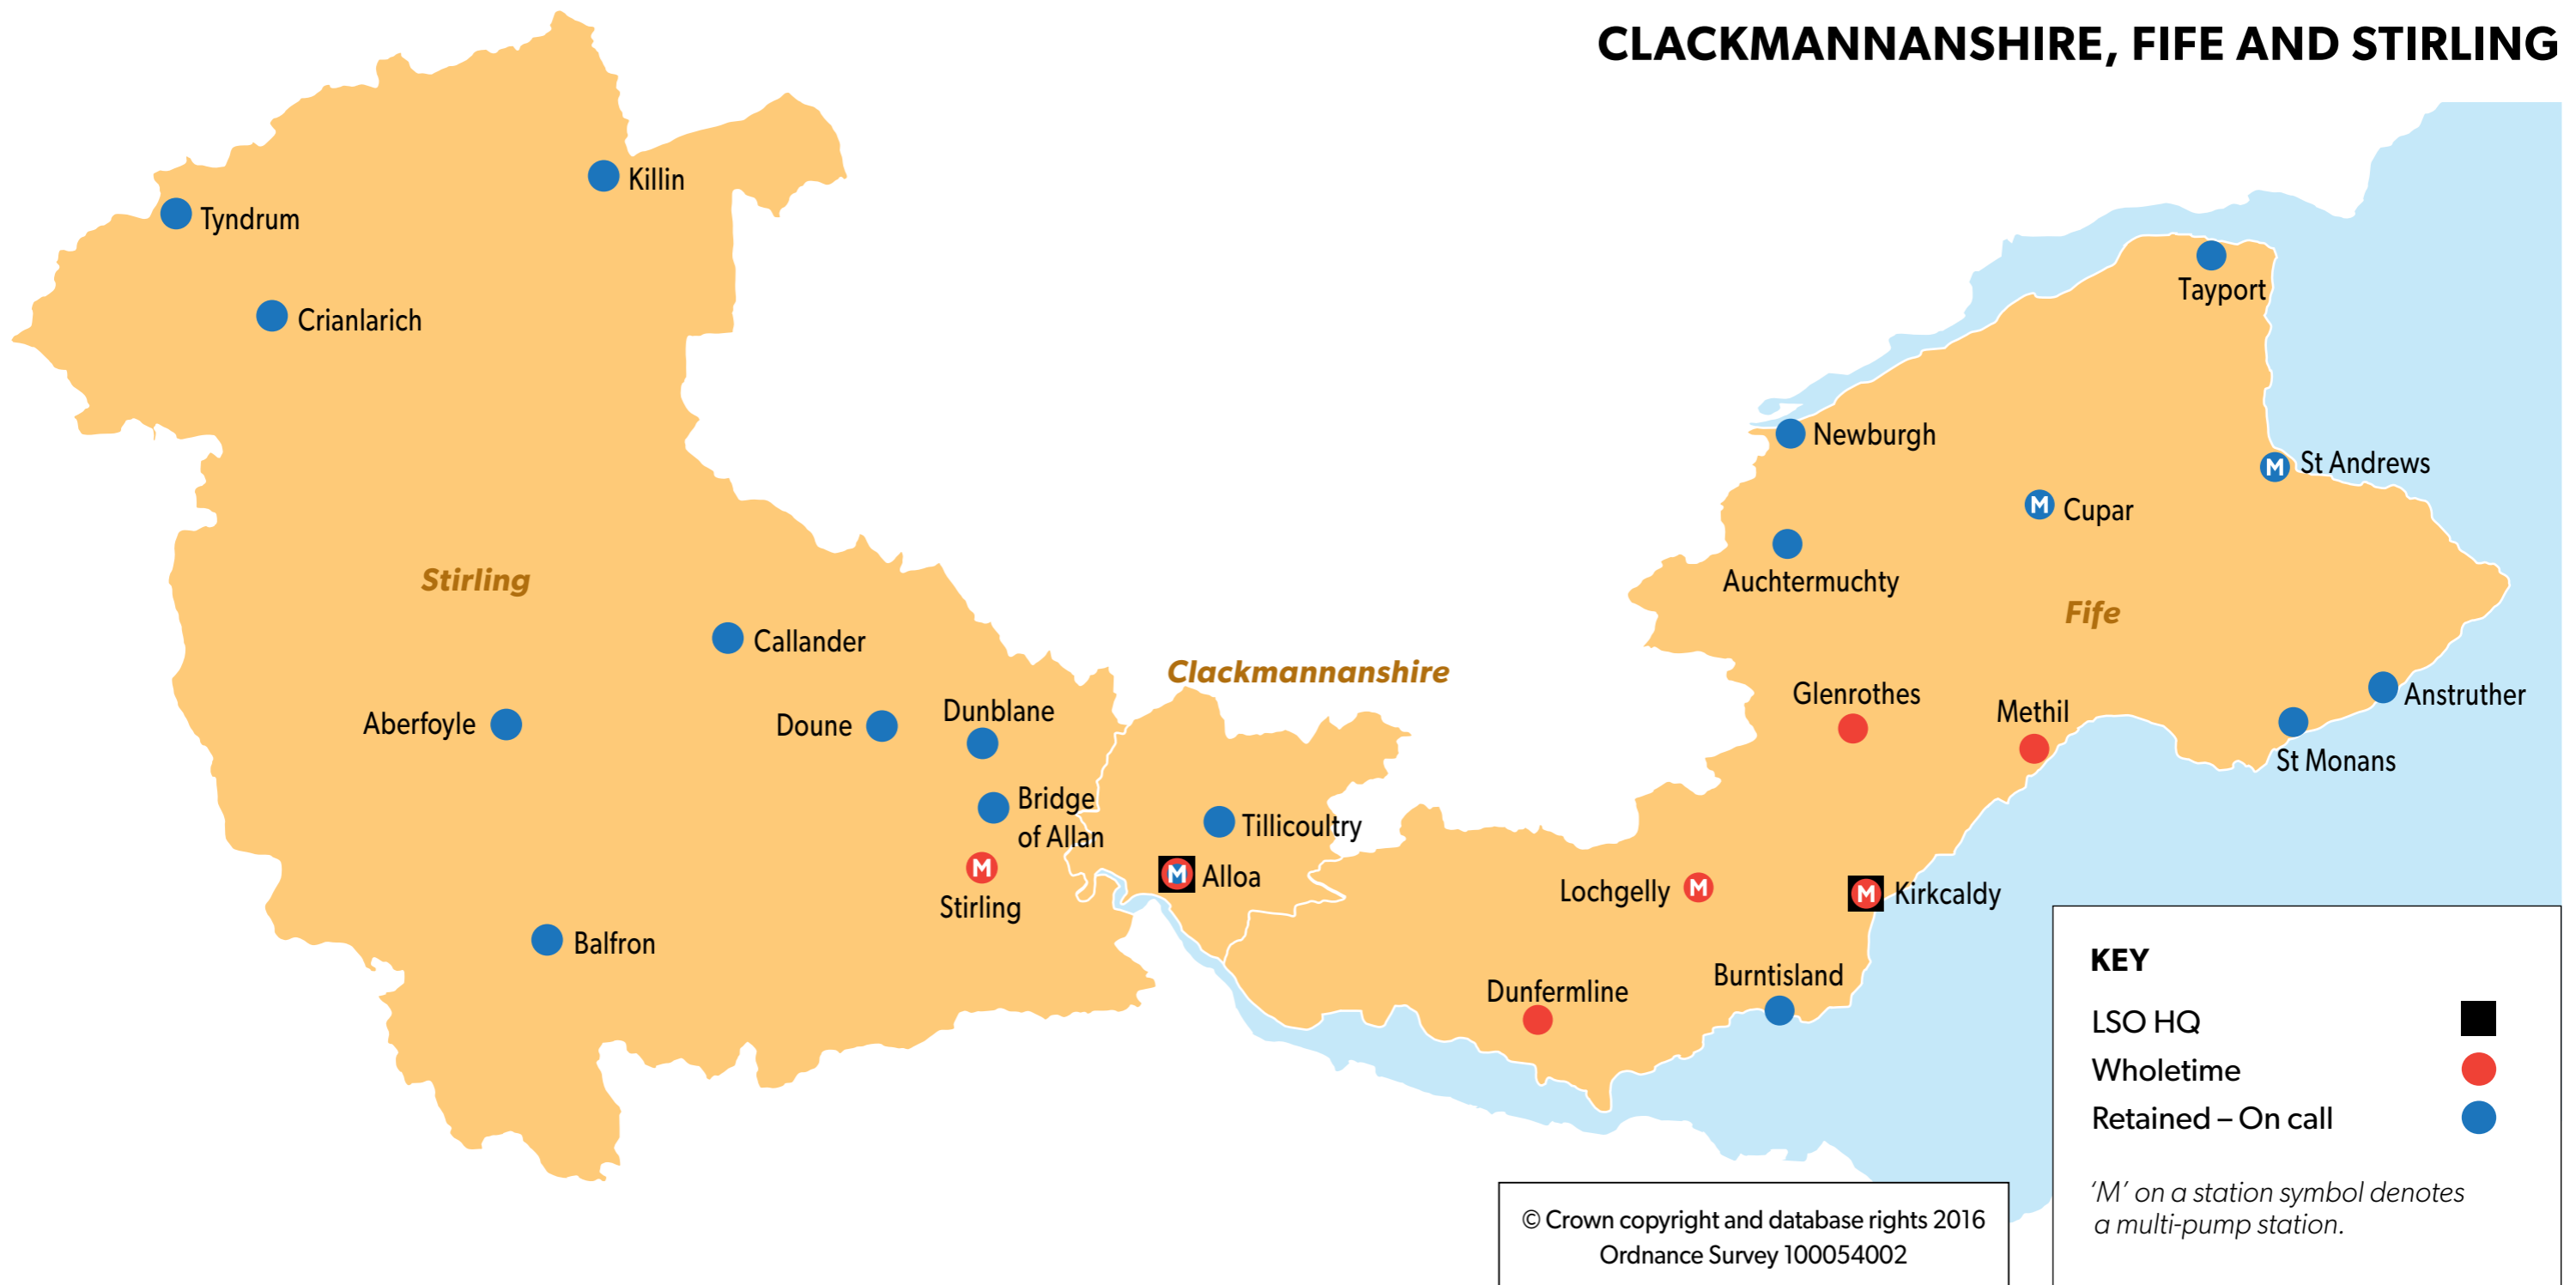

© Crown copyright and database rights 2016
Ordnance Survey 100054002

KEY

- LSO HQ
- Wholetime
- Retained - On call

'M' on a station symbol denotes a multi-pump station.