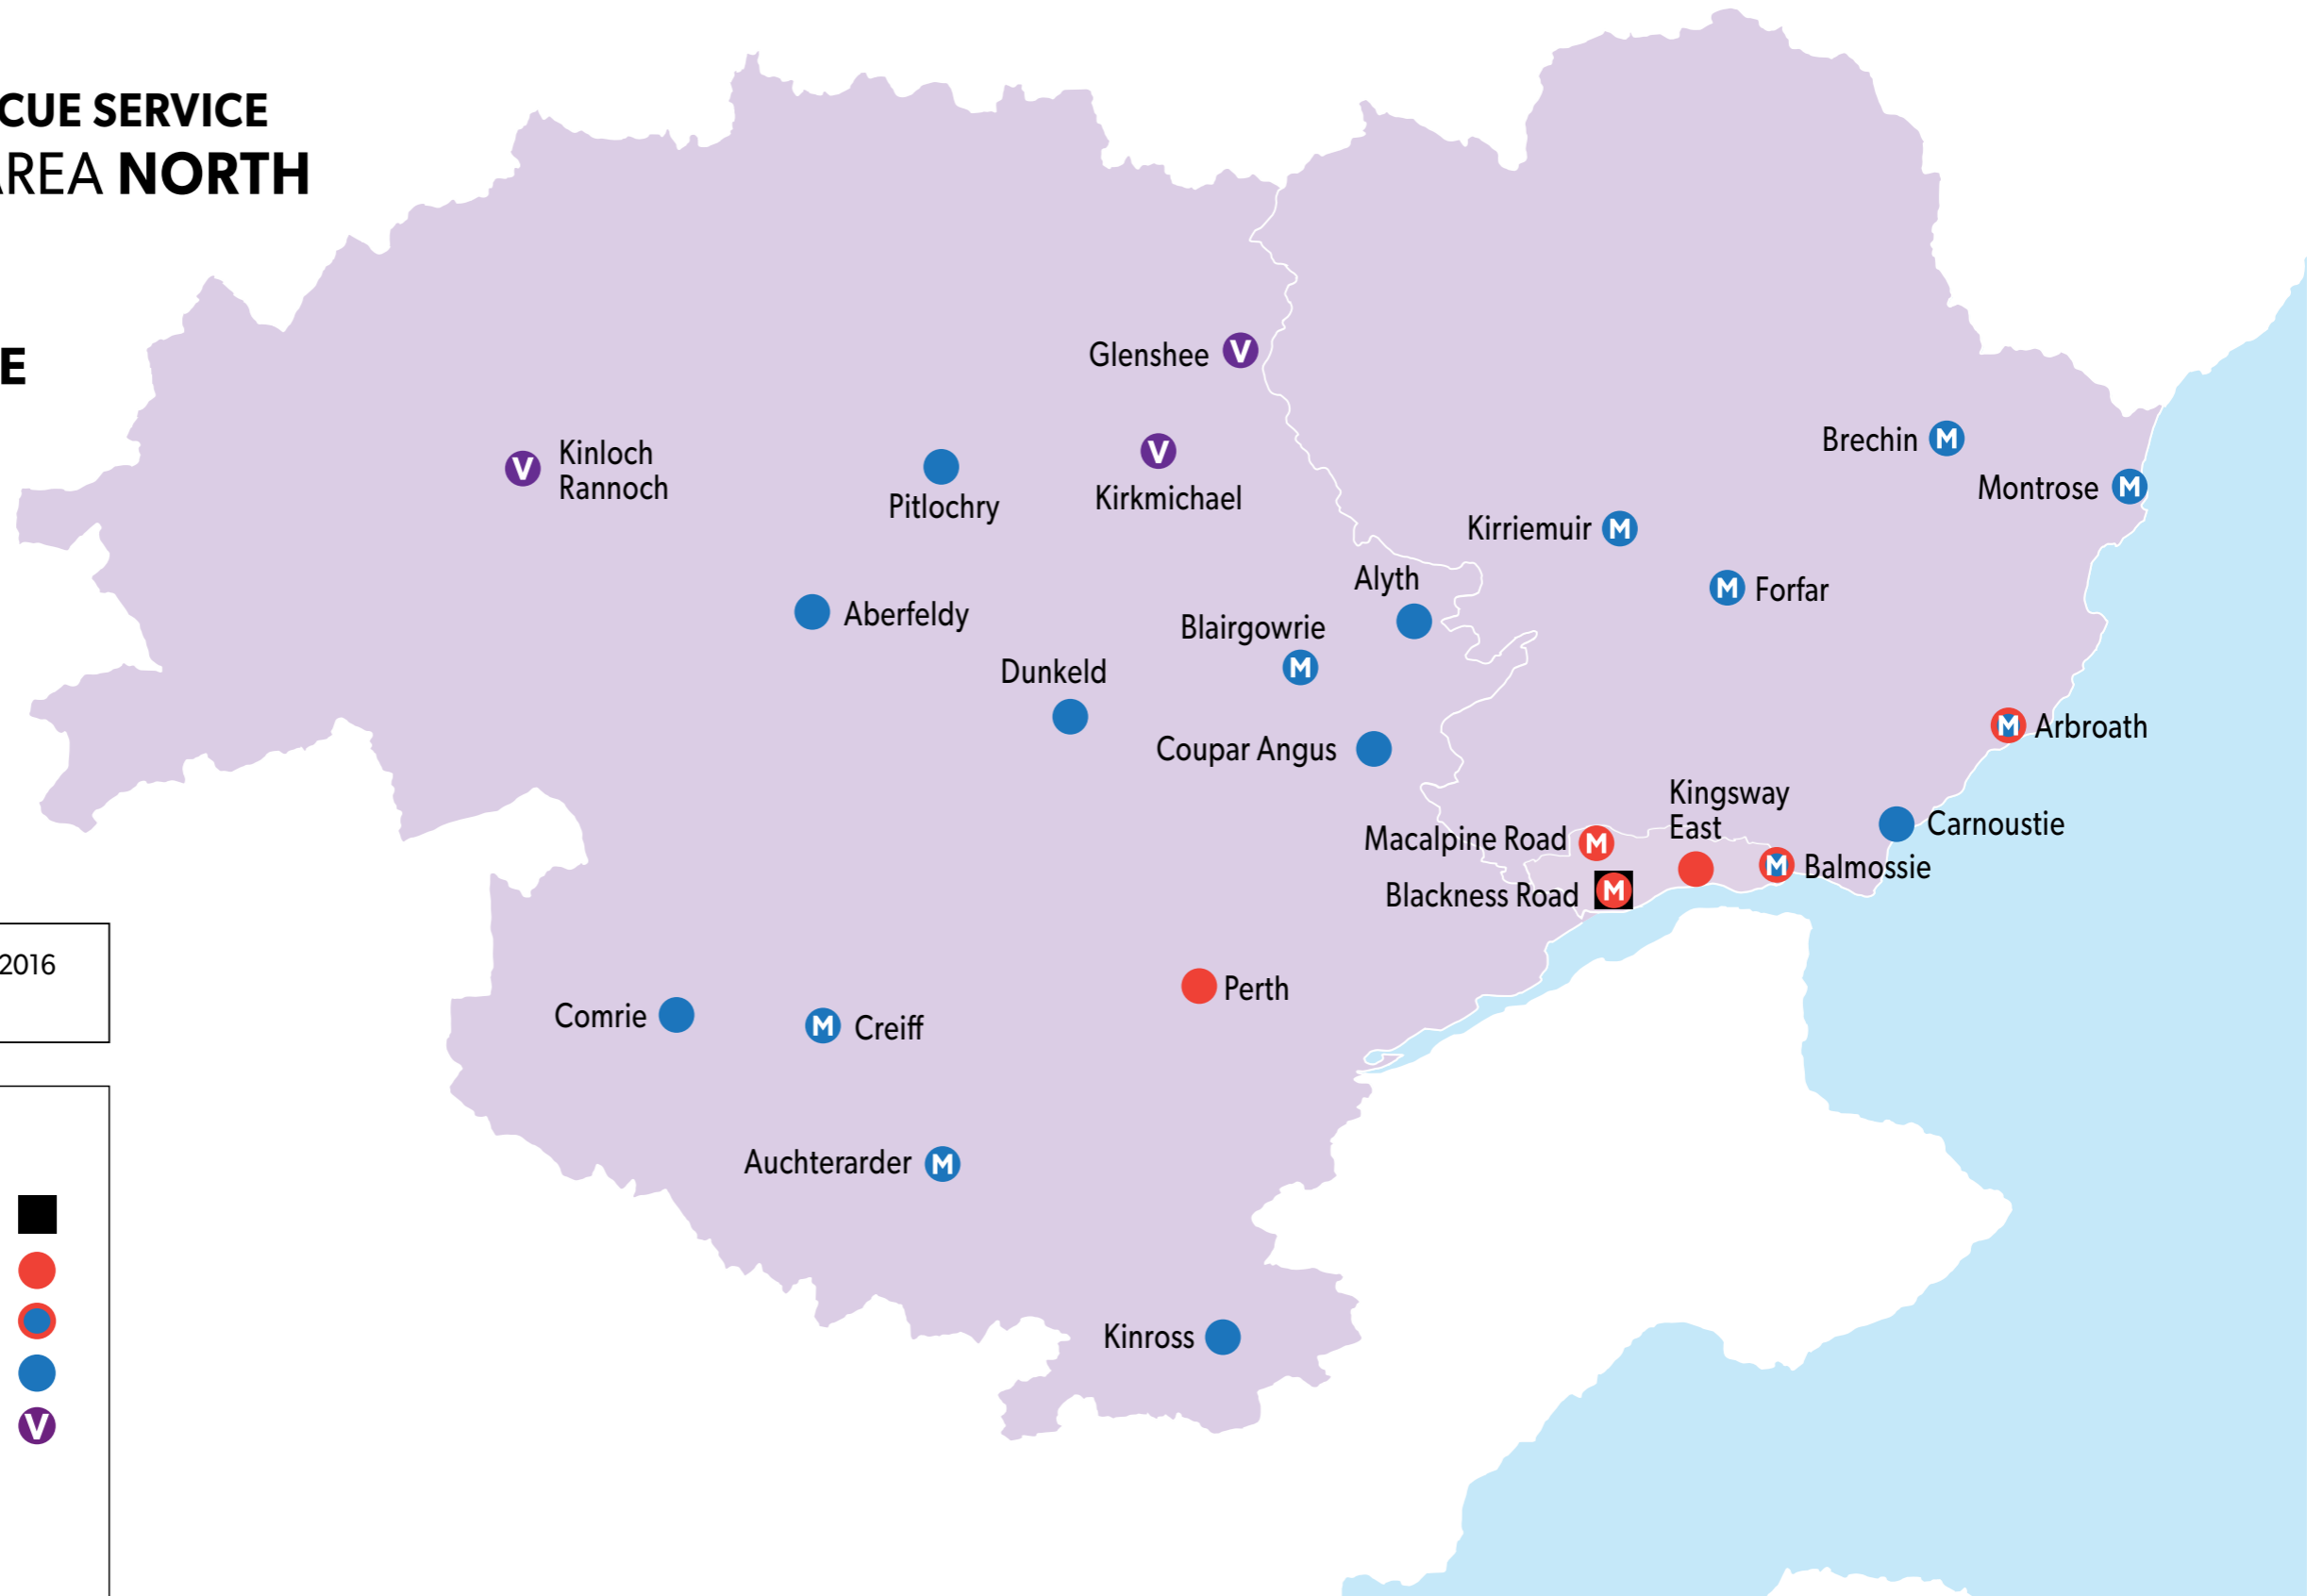

SCOTTISH FIRE AND RESCUE SERVICE SERVICE DELIVERY AREA NORTH

PERTH & KINROSS, ANGUS AND DUNDEE

© Crown copyright and database rights 2016
Ordnance Survey 100054002

KEY

- LSO HQ
- Wholetime
- Wholetime & Retained – On call
- Retained – On call
- Volunteer

'M' on a station symbol denotes a multi-pump station.