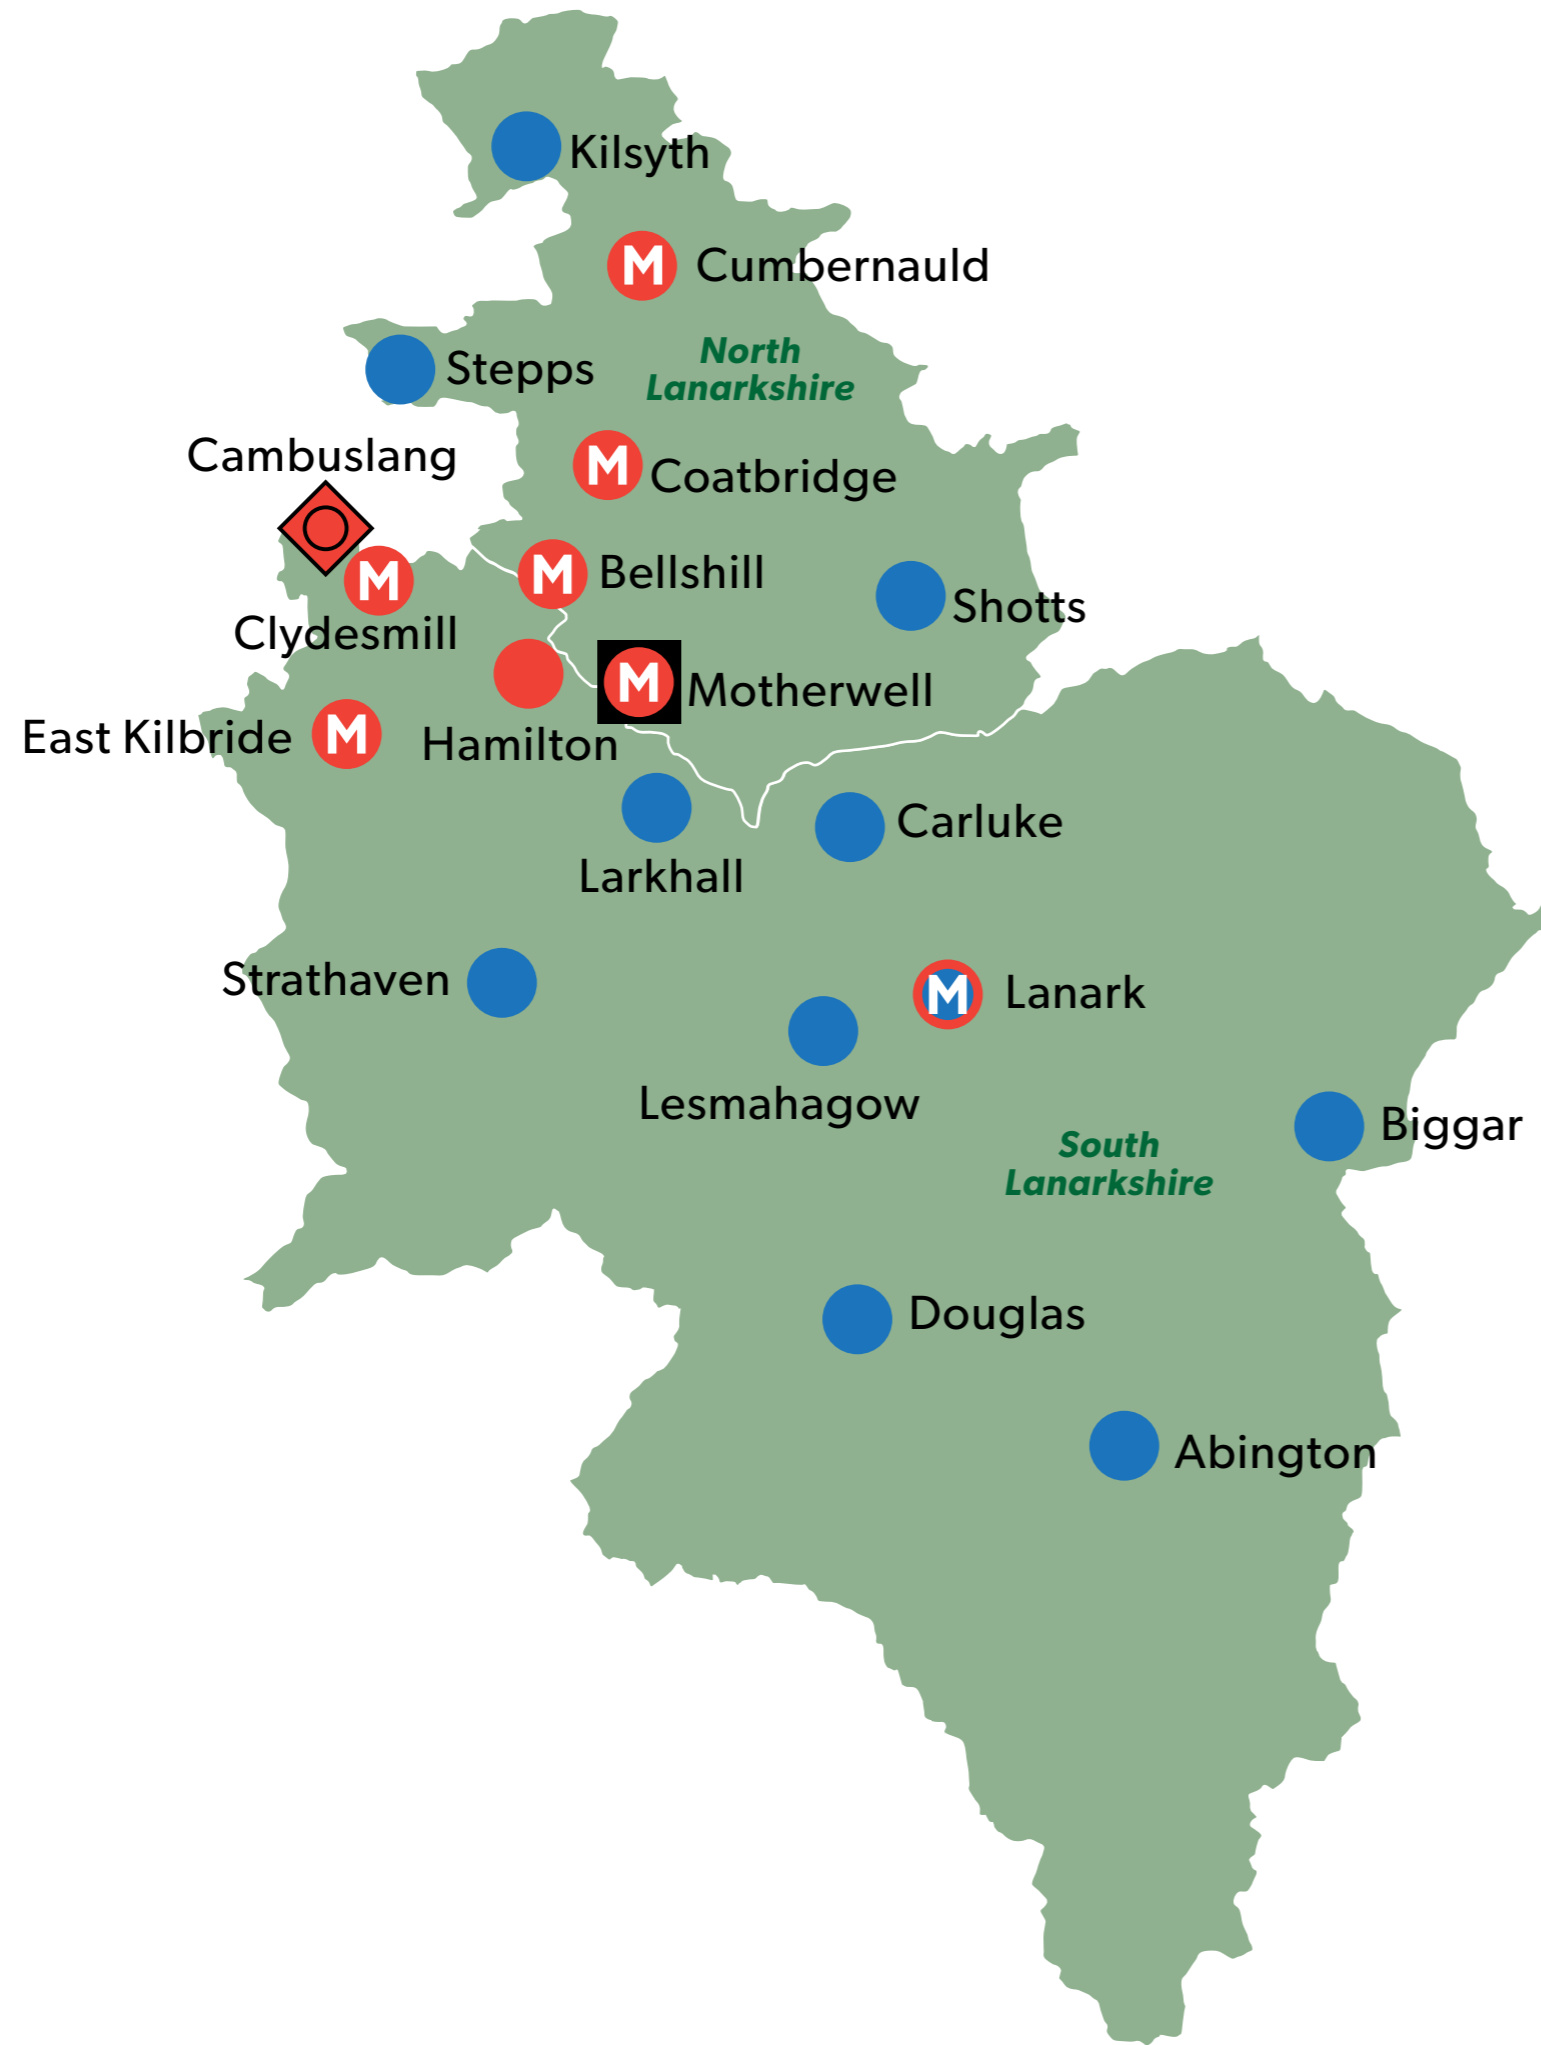

SCOTTISH FIRE AND RESCUE SERVICE
SERVICE DELIVERY AREA WEST

NORTH LANARKSHIRE AND
SOUTH LANARKSHIRE

© Crown copyright and database rights 2016
Ordnance Survey 100054002

KEY

- SFRS HQ
- SDA HQ
- LSO HQ
- Wholetime
- Wholetime & Retained – On call
- Retained – On call

'M' on a station symbol denotes a multi-pump station.