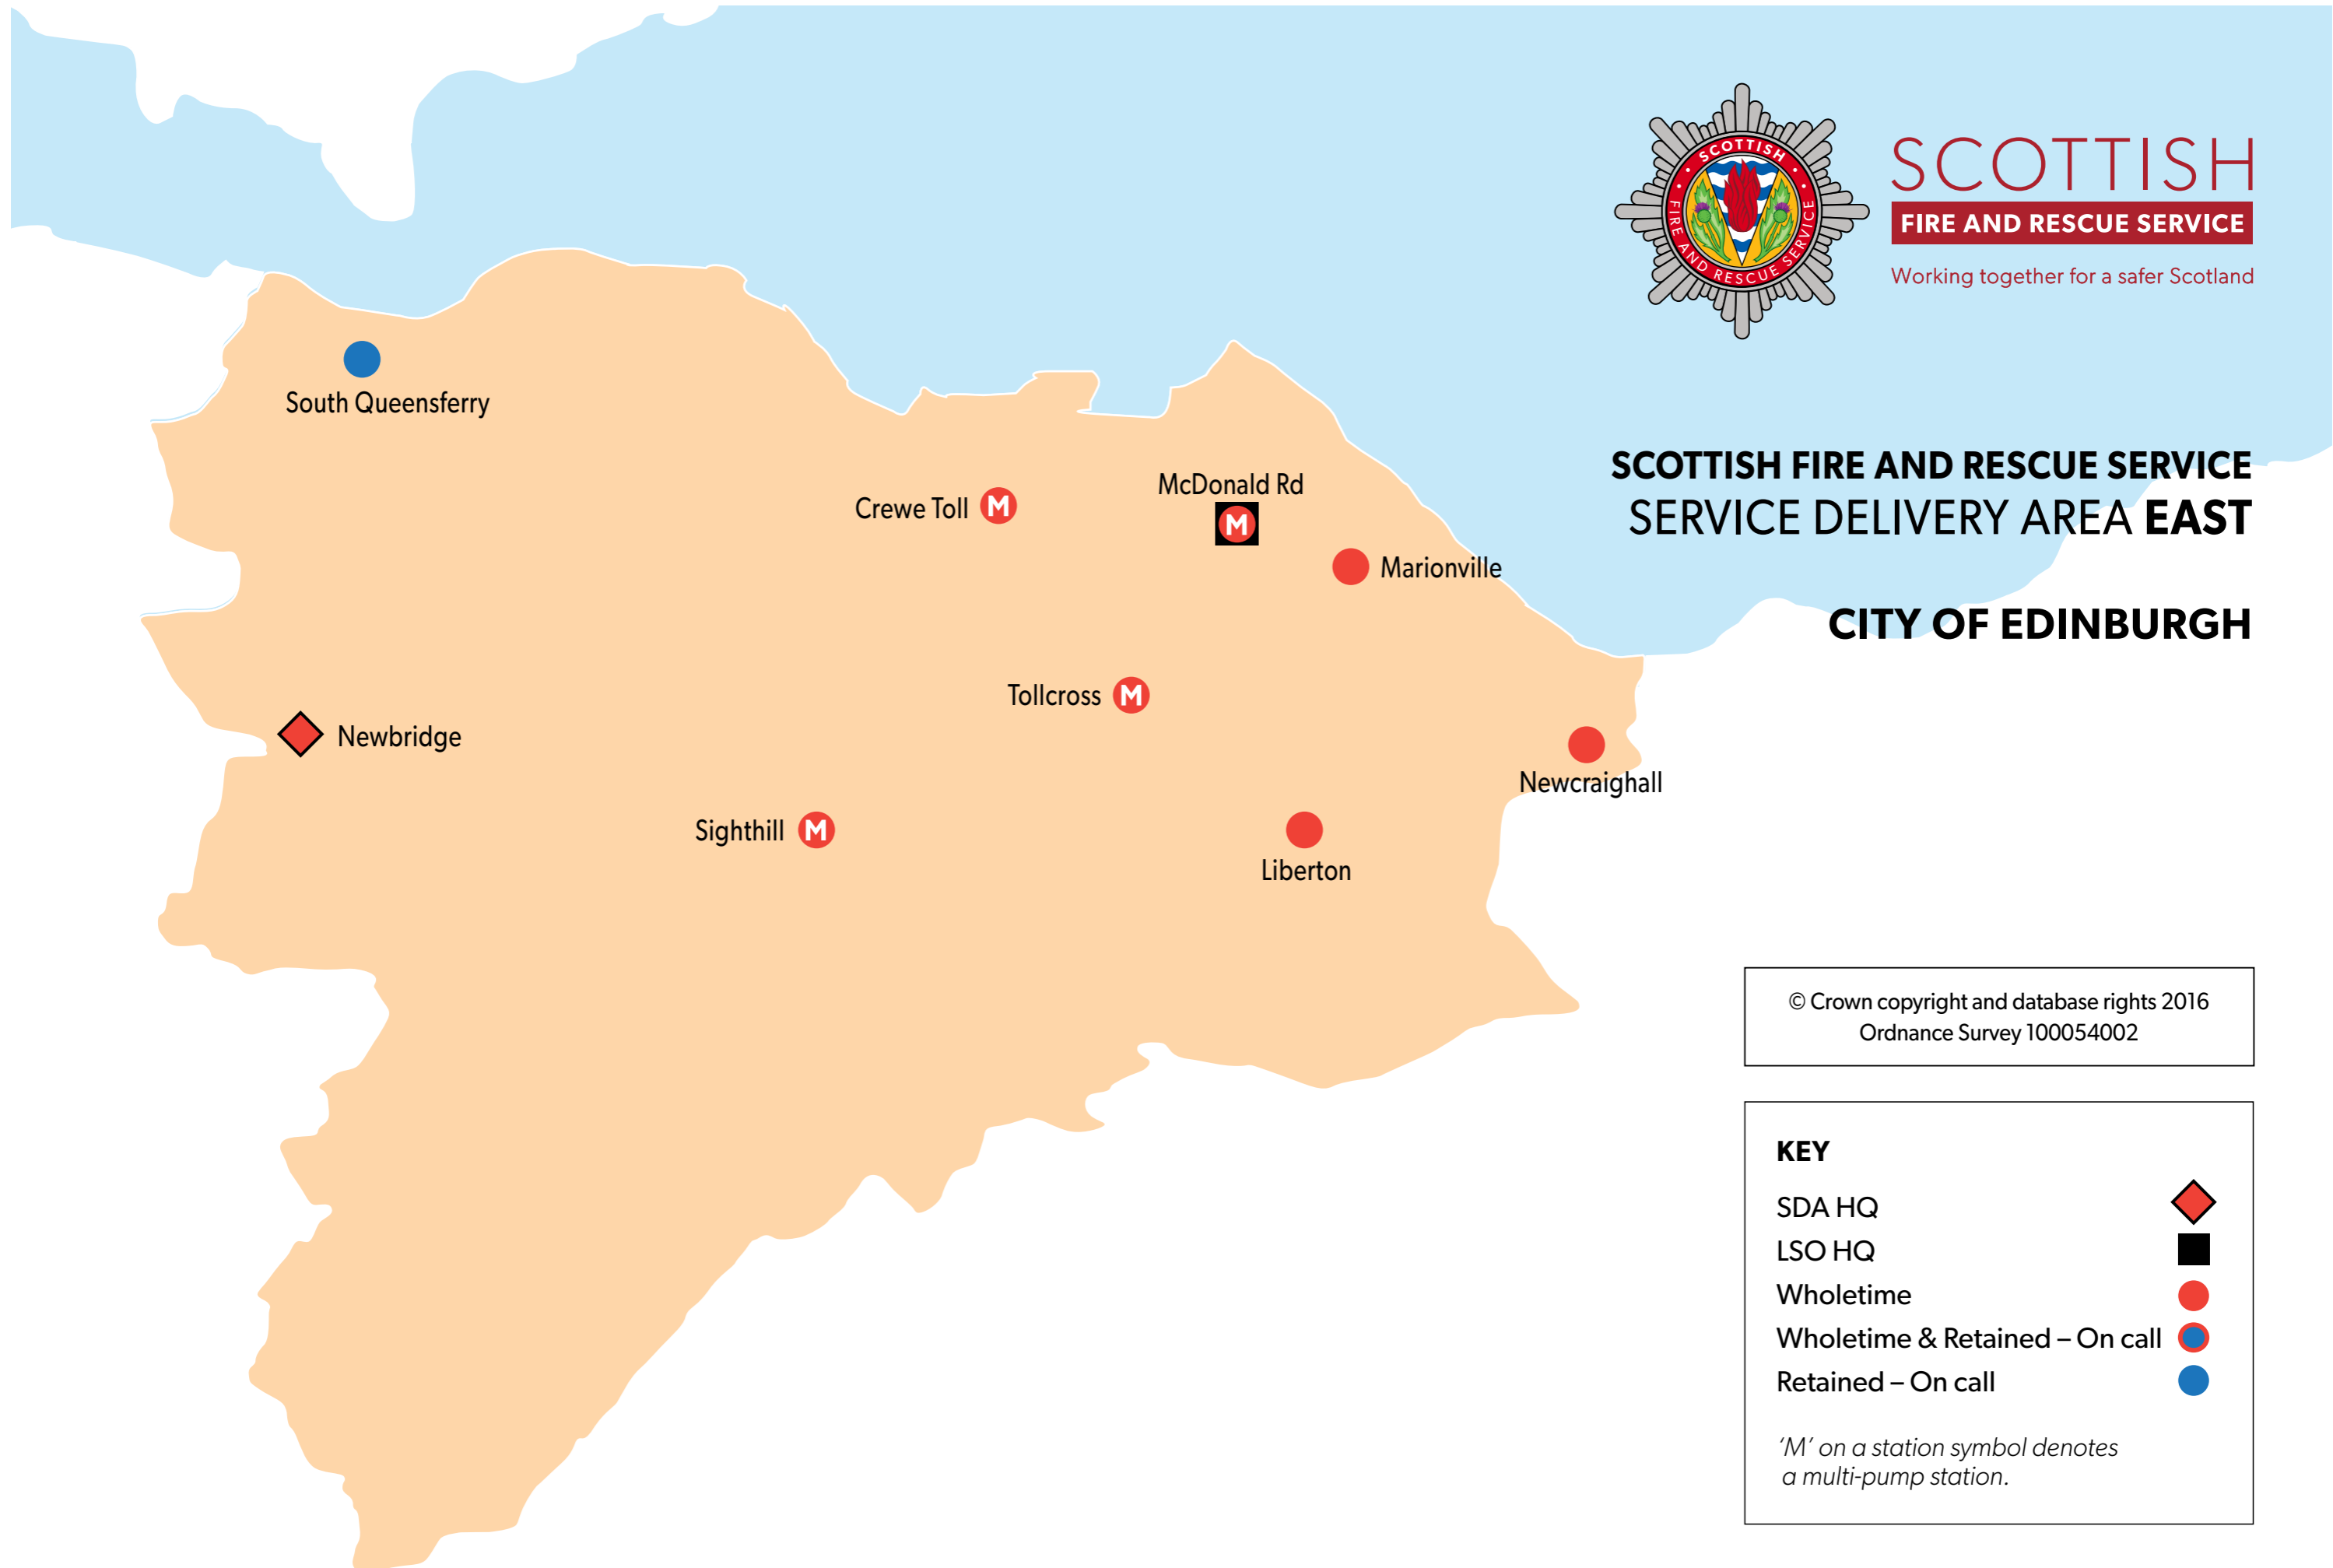

**SCOTTISH FIRE AND RESCUE SERVICE
SERVICE DELIVERY AREA EAST**

CITY OF EDINBURGH

© Crown copyright and database rights 2016
Ordnance Survey 100054002

1. **KEY**
2. SDA HQ
   - LSO HQ
   - Wholetime
   - Wholetime & Retained – On call
   - Retained – On call

'M' on a station symbol denotes a multi-pump station.