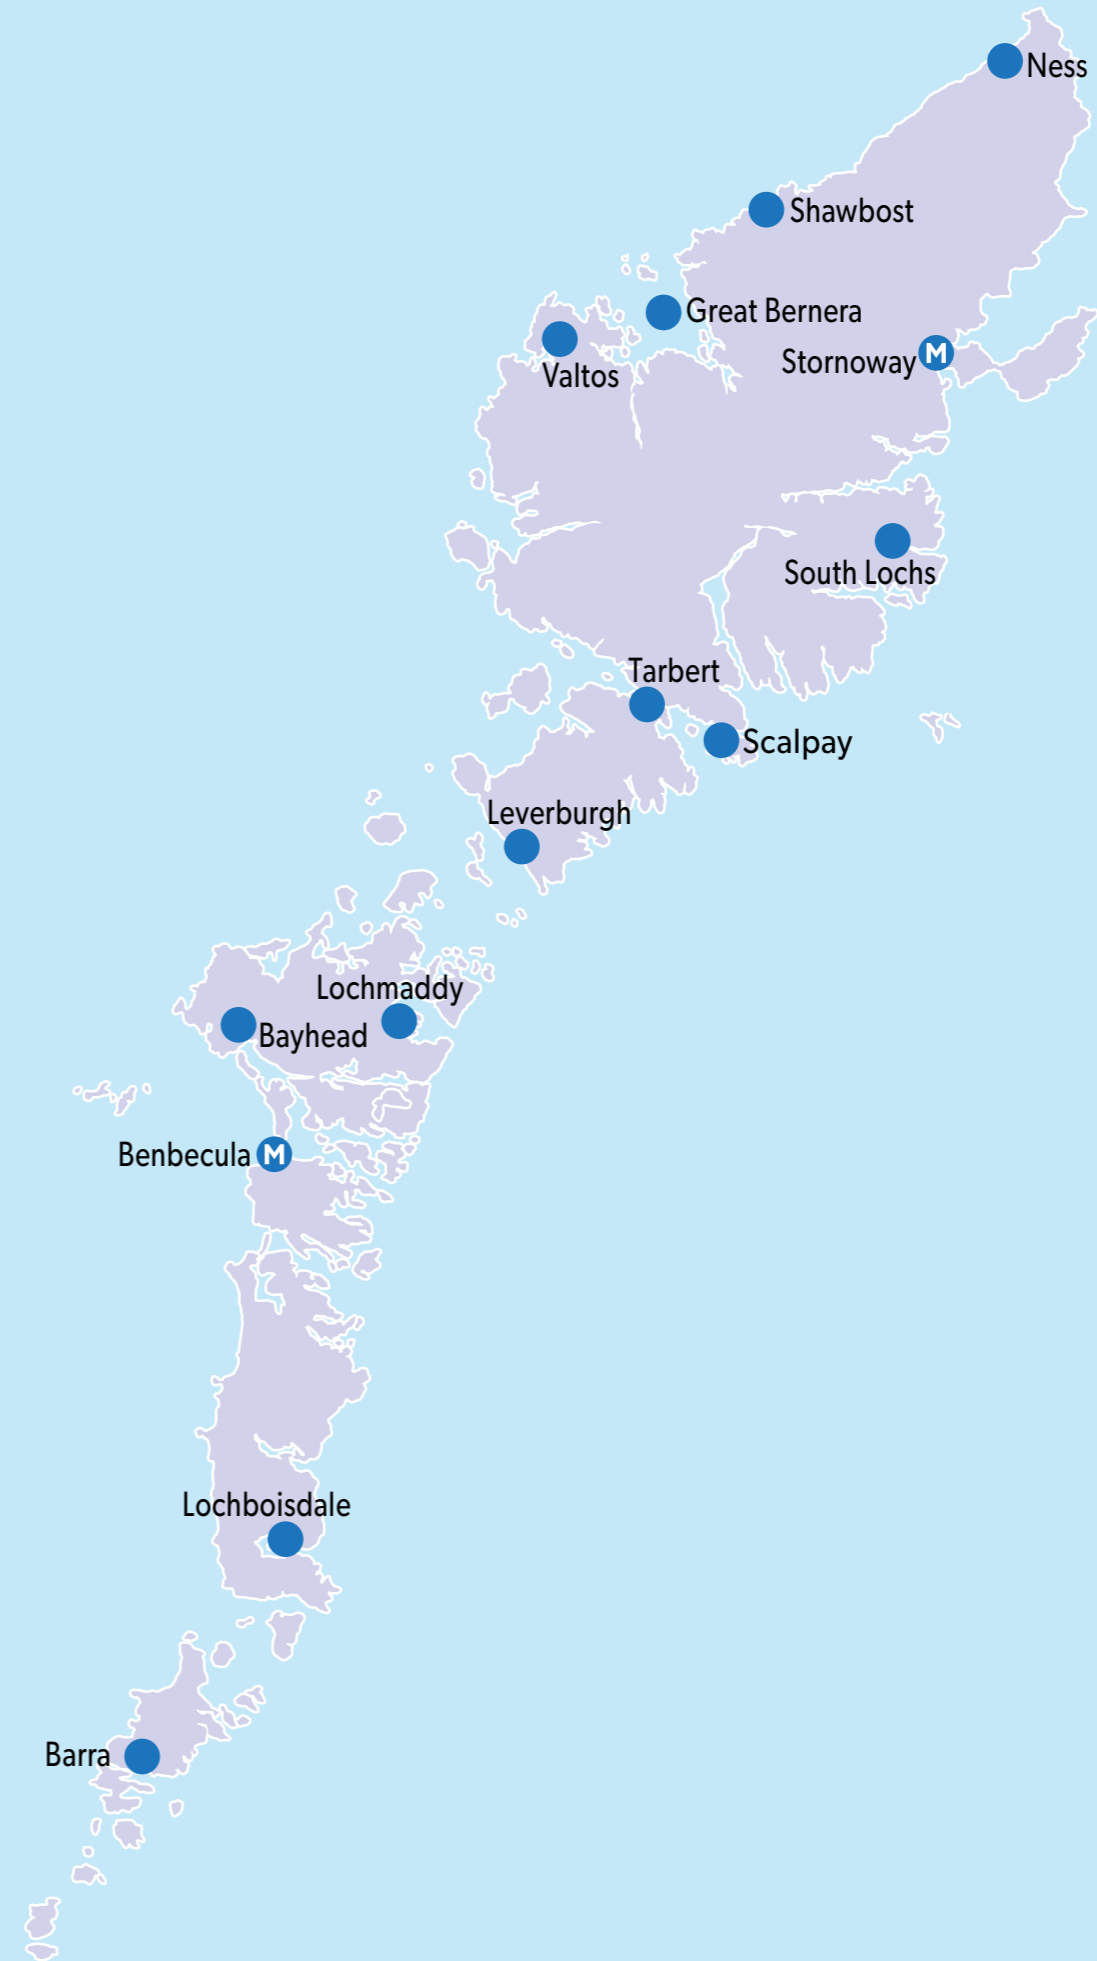

© Crown copyright and database rights 2016
Ordnance Survey 100054002

■ LSO HQ – Inverness Station

KEY

Retained – On call ●

'M' on a station symbol denotes
a multi-pump station.