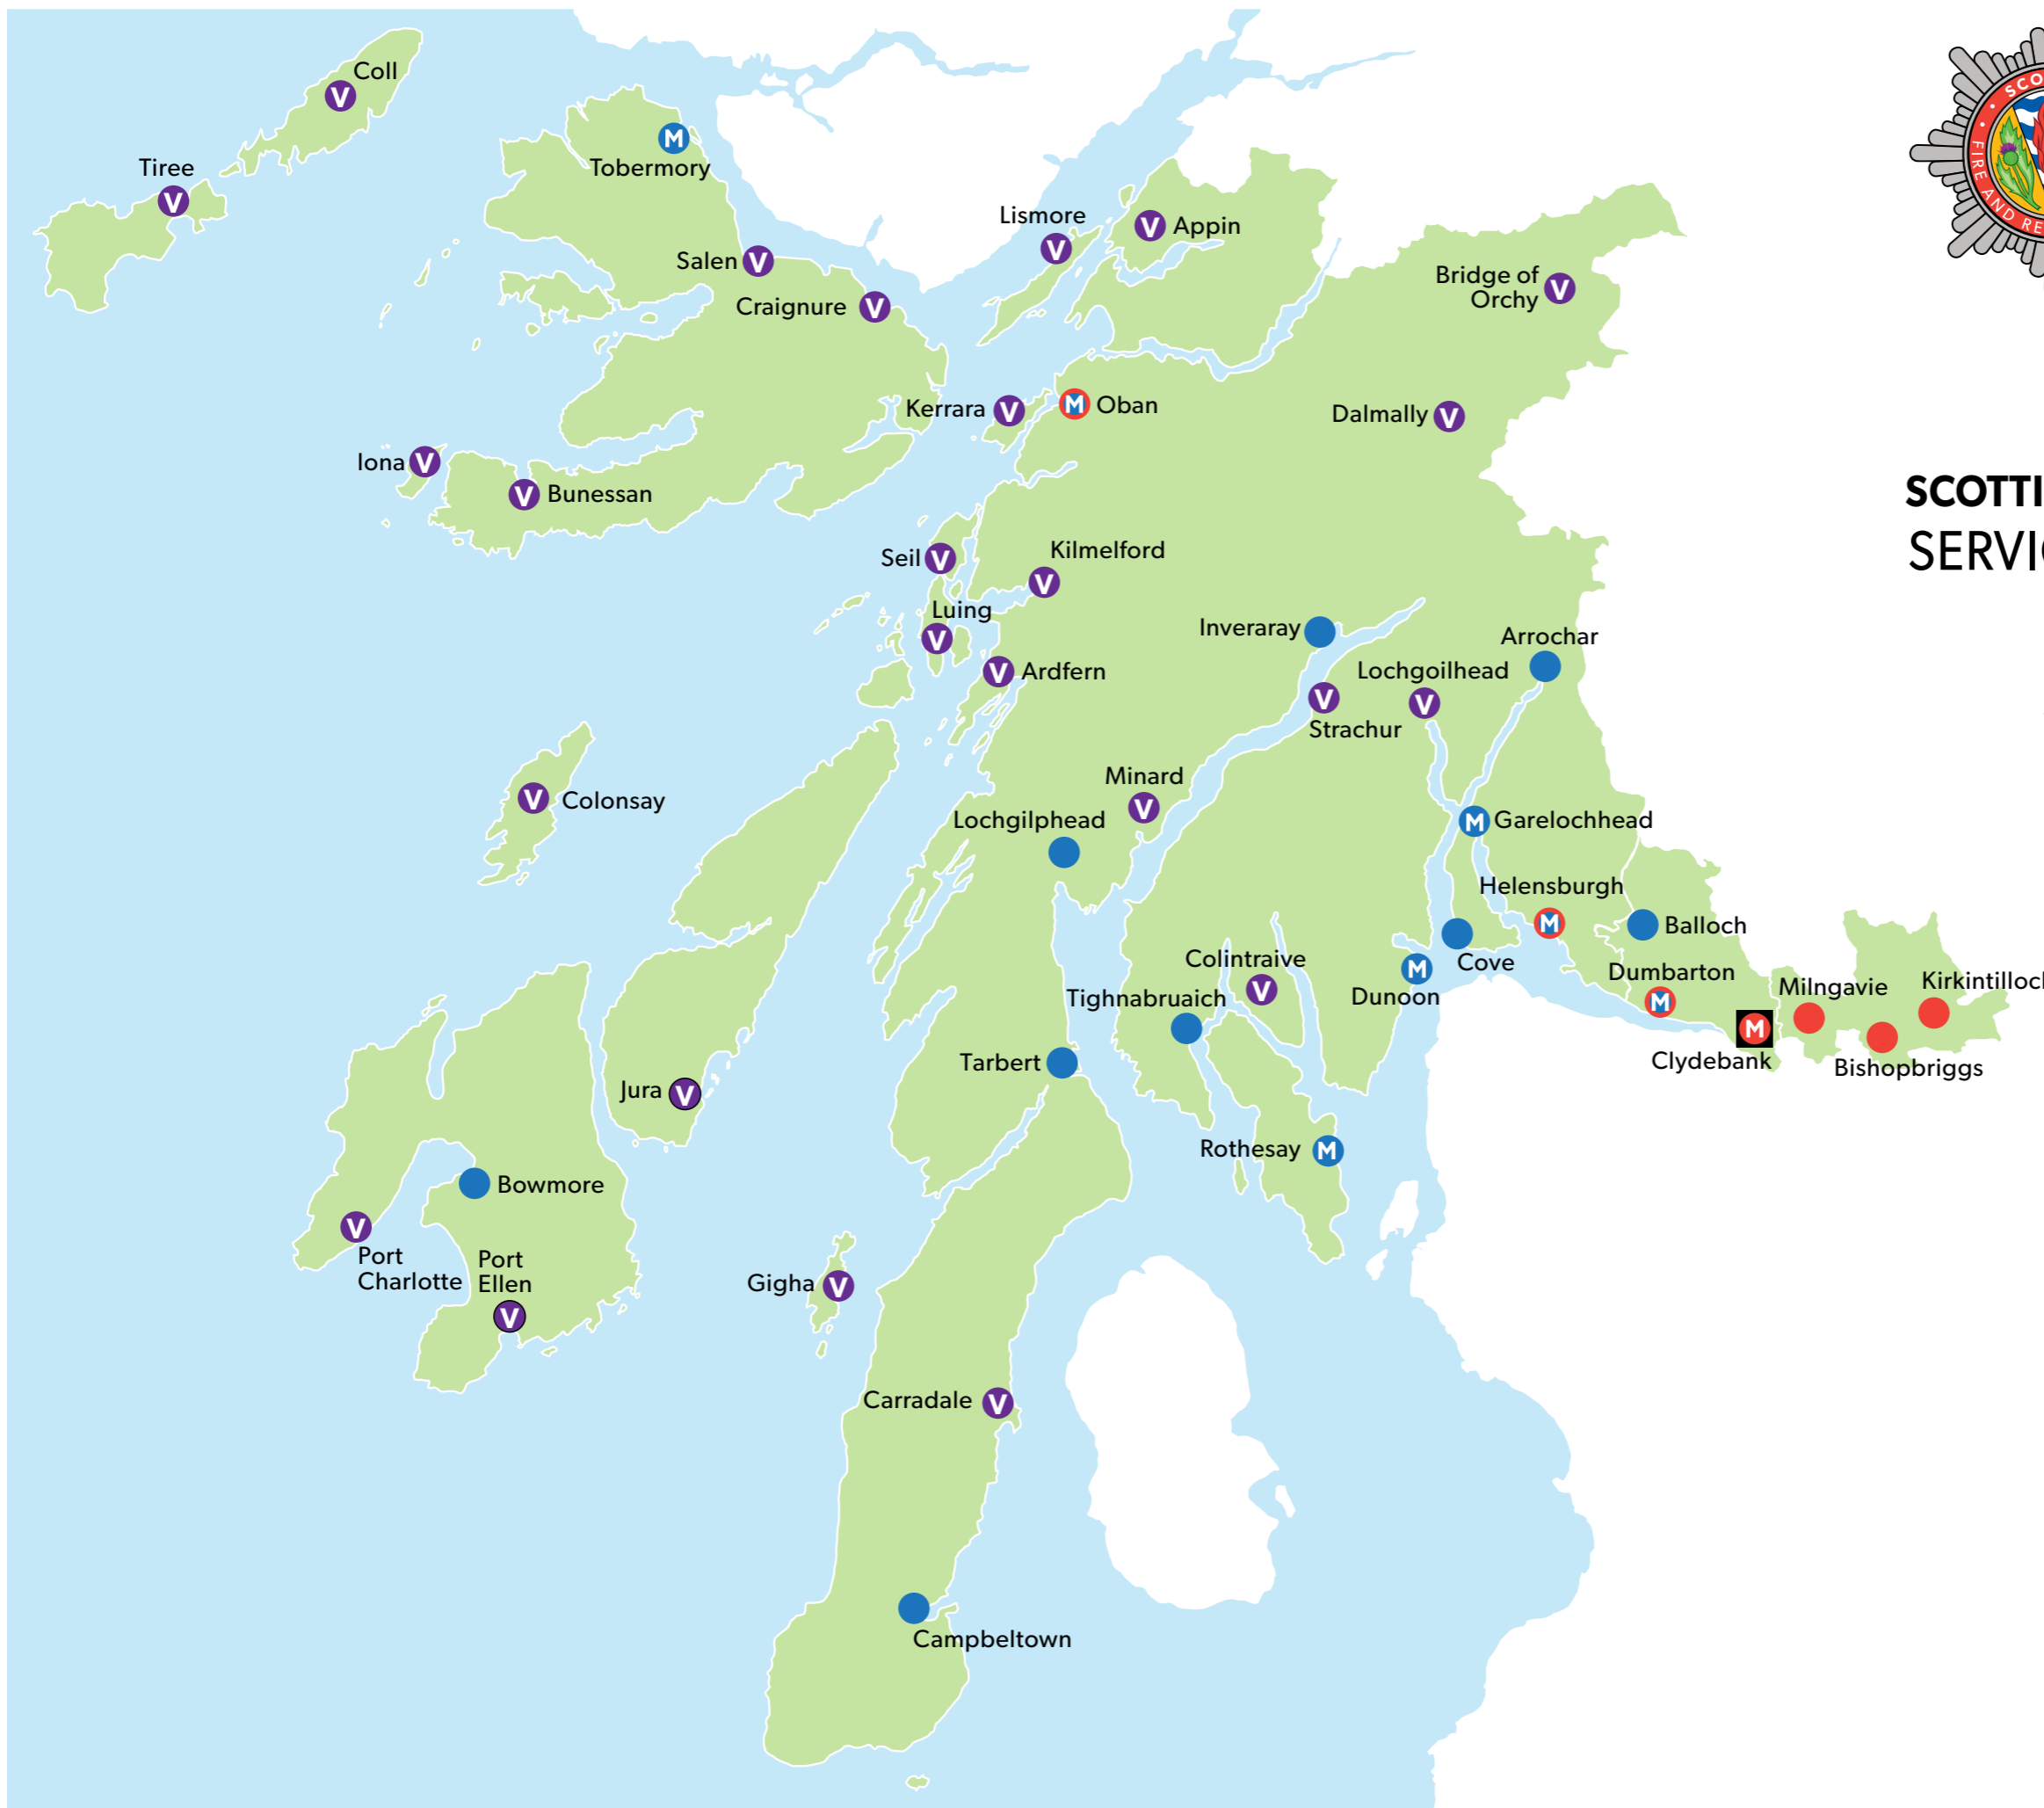

SCOTTISH FIRE AND RESCUE SERVICE SERVICE DELIVERY AREA WEST

EAST DUNBARTONSHIRE, WEST DUNBARTONSHIRE AND ARGYLL & BUTE

© Crown copyright and database rights 2016
Ordnance Survey 100054002

KEY

LSO HQ	■
Wholetime	●
Wholetime & Retained – On call	●
Retained – On call	●
Volunteer	Ⓥ

'M' on a station symbol denotes a multi-pump station.