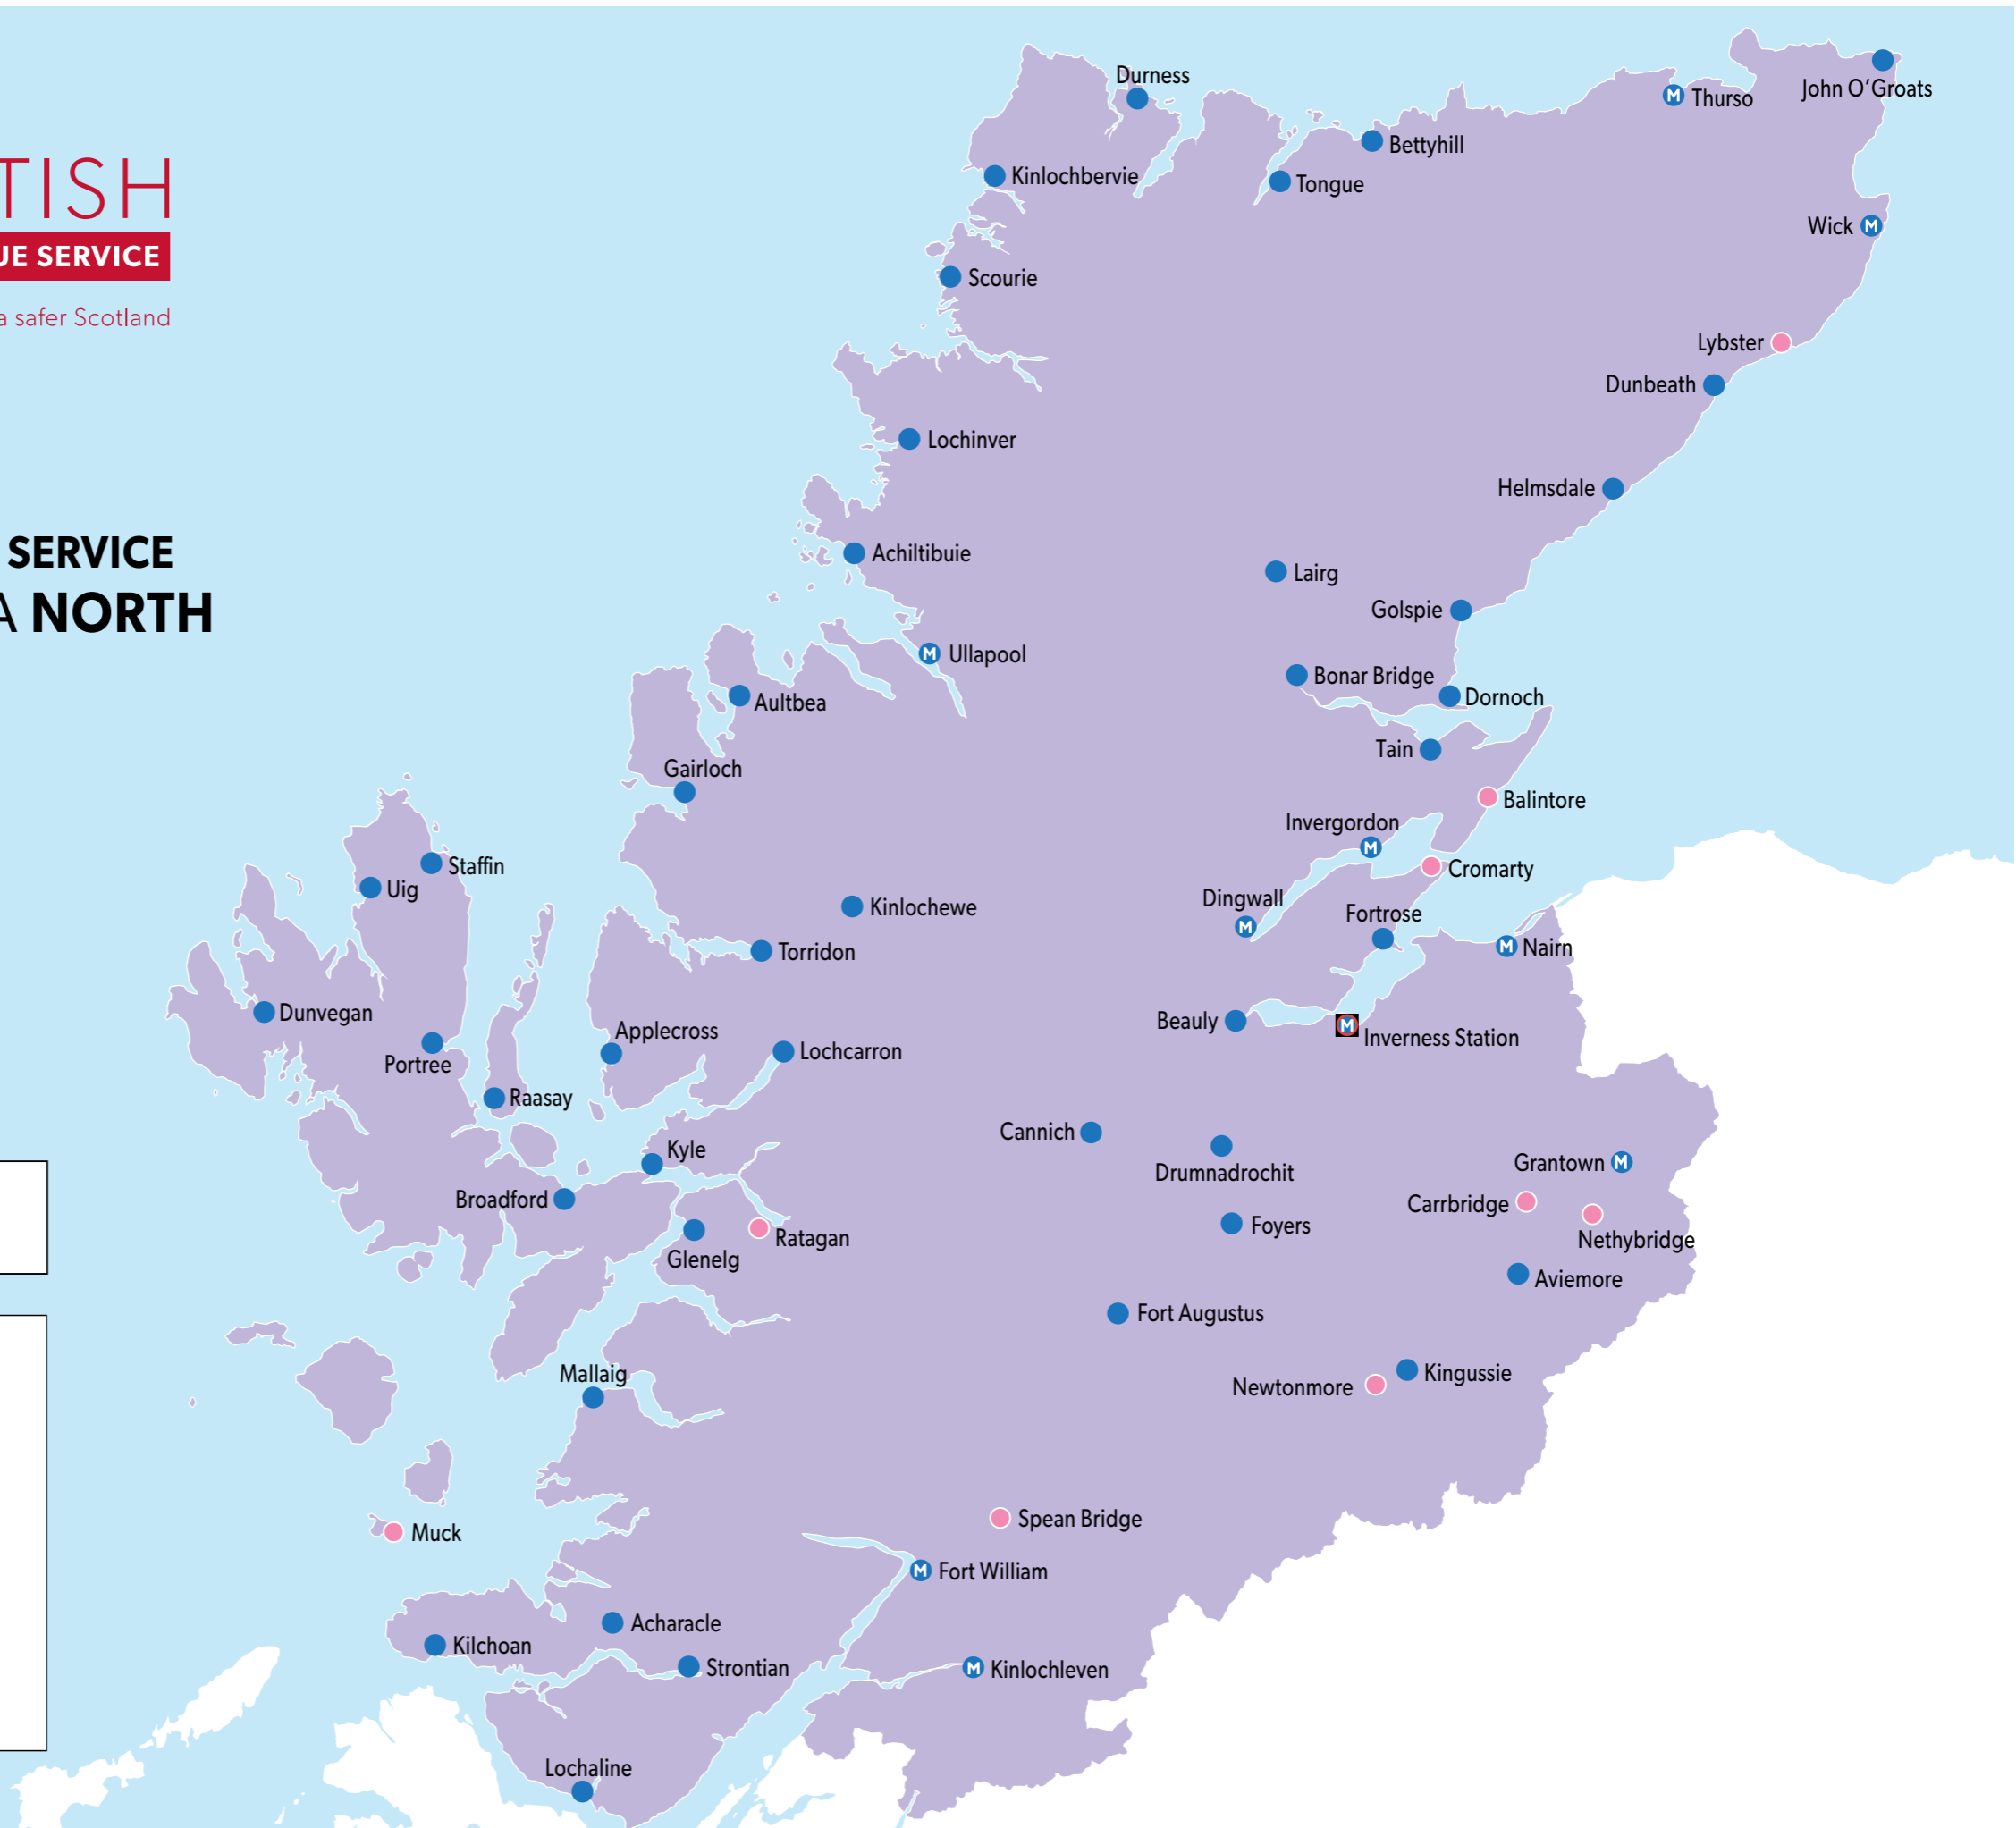

SCOTTISH FIRE AND RESCUE SERVICE SERVICE DELIVERY AREA NORTH

HIGHLAND

© Crown copyright and database rights 2016
Ordnance Survey 100054002

KEY

- LSO HQ
- Wholetime & Retained – On call
- Retained – On call
- Community Response Unit

'M' on a station symbol denotes a multi-pump station.