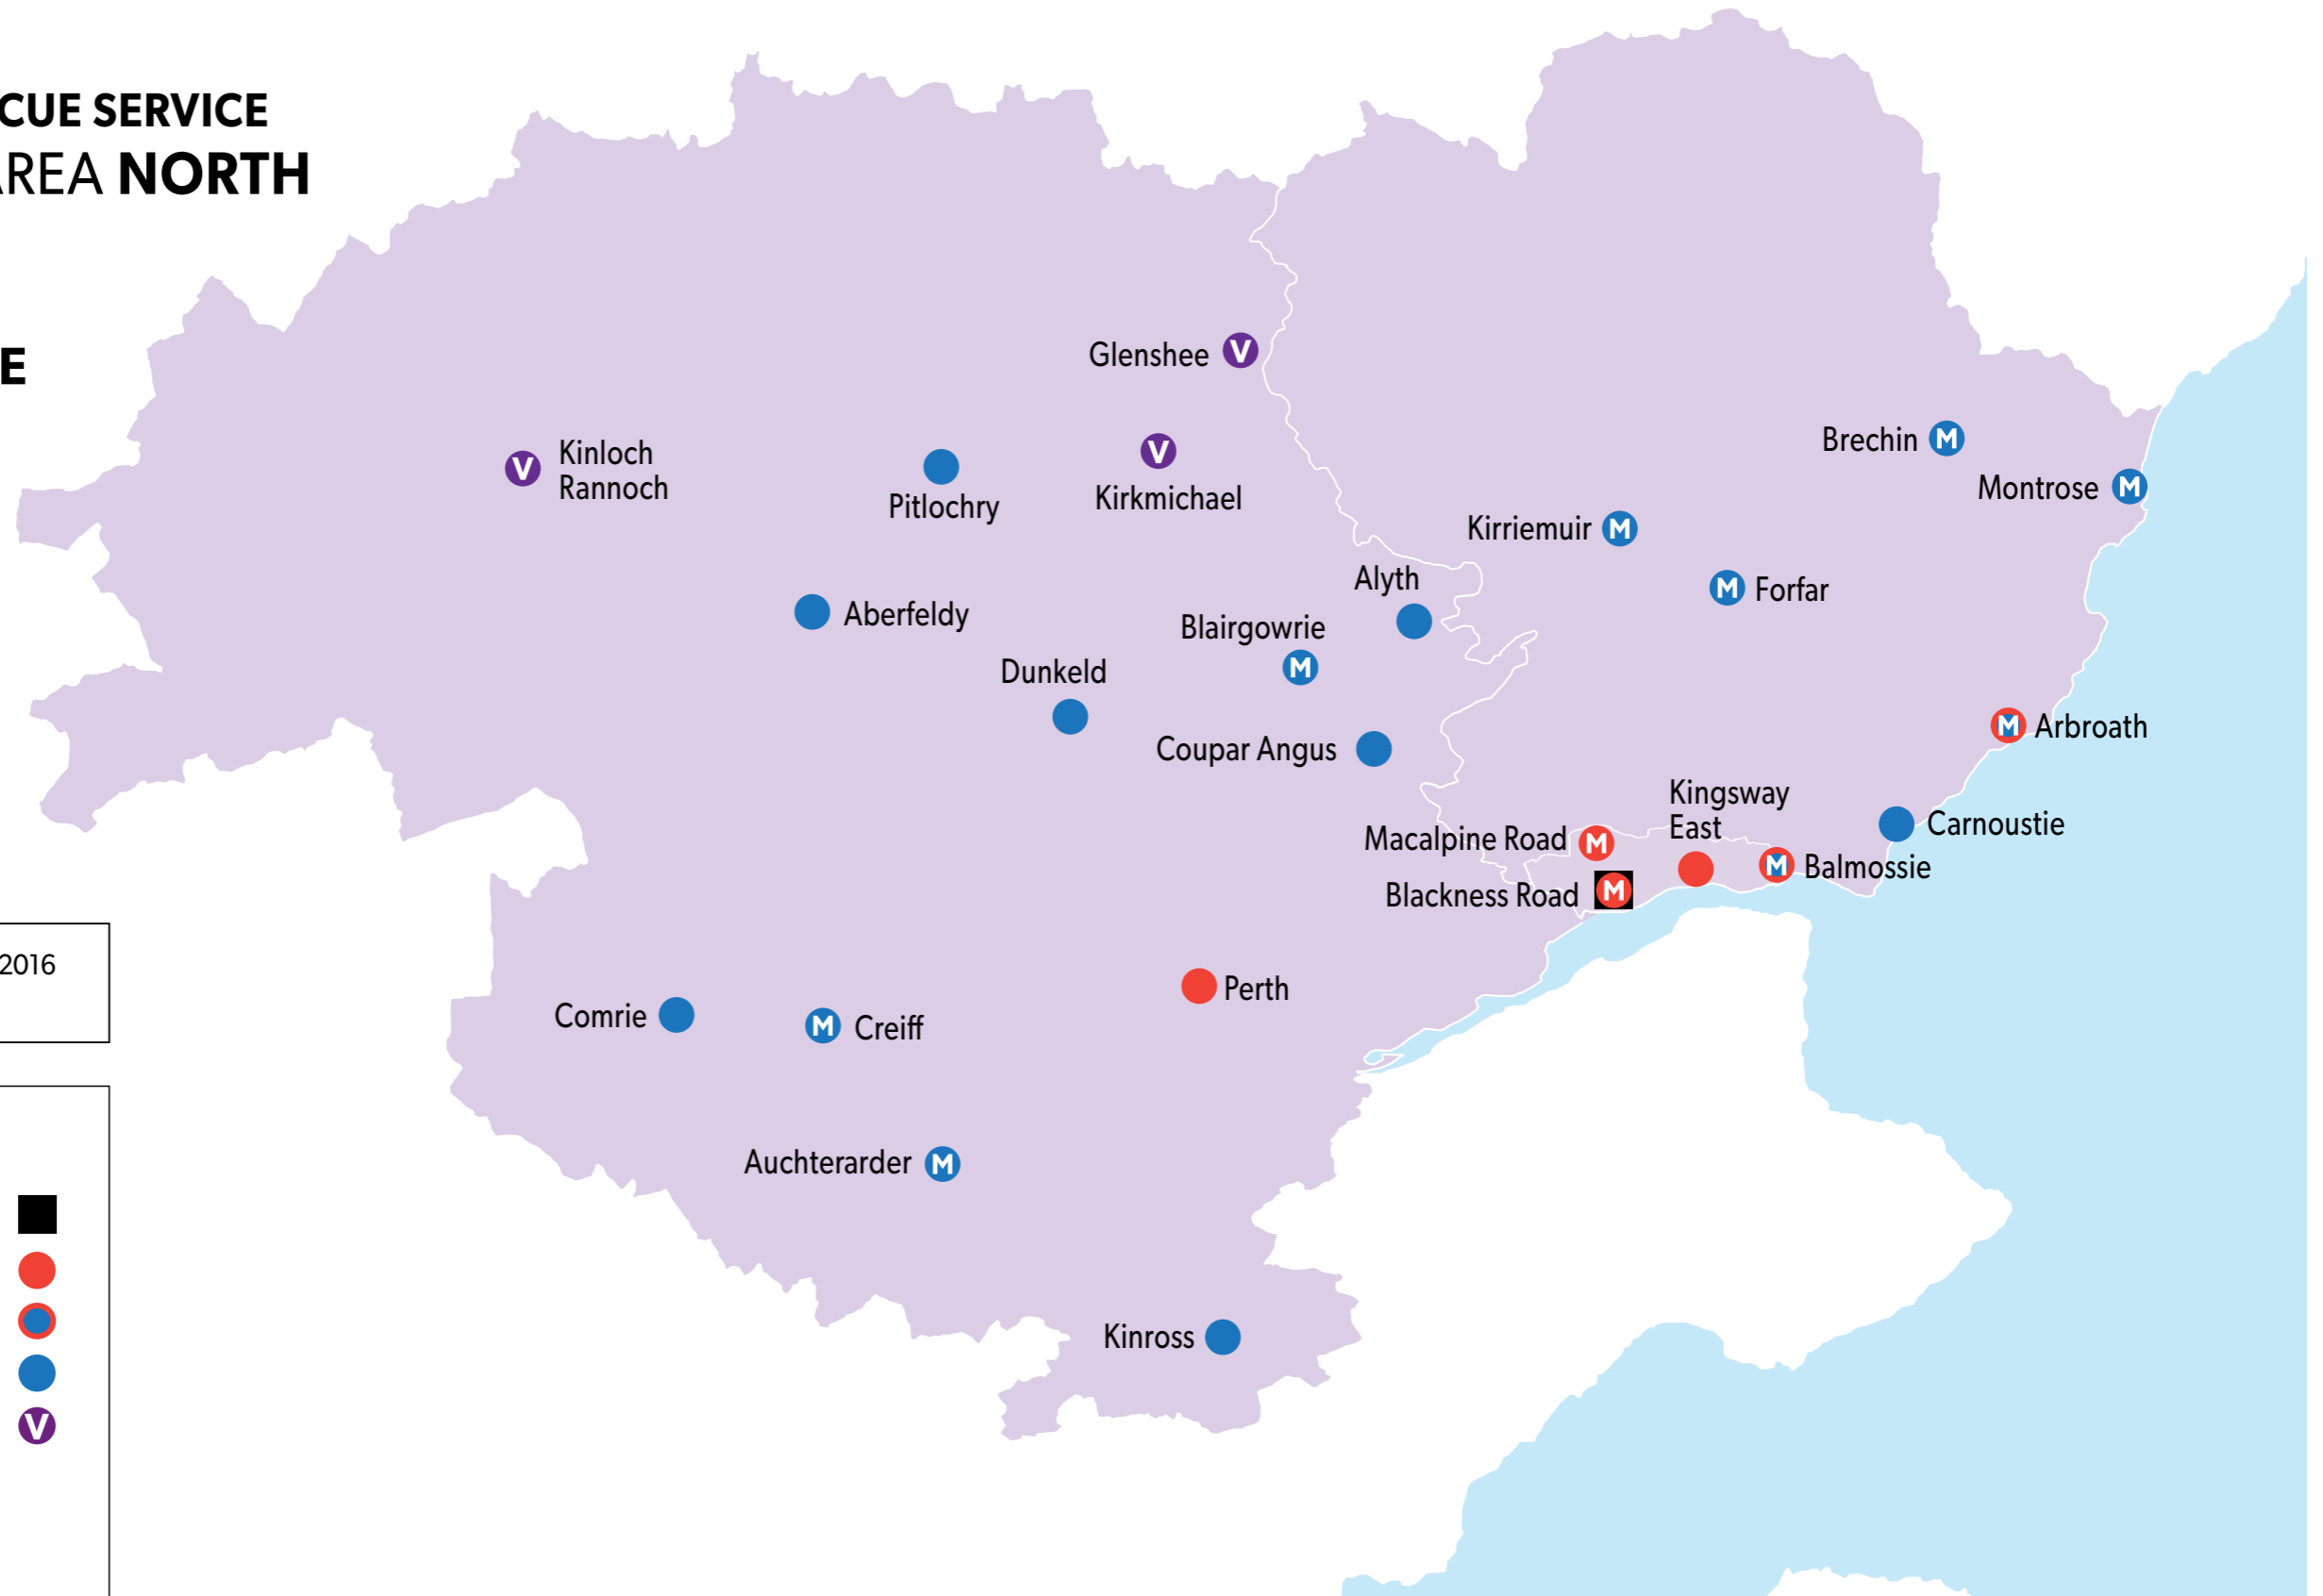

	LAURENCEKIRK	Aberdeenshire
	MACDUFF	Aberdeenshire
	MAUD	Aberdeenshire
	OLDMELDRUM	Aberdeenshire
	PETERHEAD	Aberdeenshire
	PORTSOY	Aberdeenshire
	STONEHAVEN	Aberdeenshire
	STRATHDON	Aberdeenshire
	TURRIFF	Aberdeenshire
	ABERLOUR	Moray
	BUCKIE	Moray
	CULLEN	Moray
	DUFFTOWN	Moray
	ELGIN	Moray
	FOCHABERS	Moray
	FORRES	Moray
	GORDONSTOUN	Moray
	KEITH	Moray
	LOSSIEMOUTH	Moray
	ROTHES	Moray
	TOMINTOUL	Moray

WESTERN ISLES, ORKNEY ISLANDS AND SHETLAND ISLANDS

● BAYHEAD	Western Isles
● BENBECULA	Western Isles
● BARRA	Western Isles
● GREAT BERNERA	Western Isles
● LEVERBURGH	Western Isles
● LOCHBOISDALE	Western Isles
● LOCHMADDY	Western Isles

'M' on a station symbol denotes a multi-pump station.

SCOTTISH
FIRE AND RESCUE SERVICE

Working together for a safer Scotland

**SCOTTISH FIRE AND RESCUE SERVICE
SERVICE DELIVERY AREA NORTH**

**PERTH & KINROSS,
ANGUS AND DUNDEE**

© Crown copyright and database rights 2016
Ordnance Survey 100054002

KEY

- LSO HQ
- Wholetime
- Wholetime & Retained – On call
- Retained – On call
- Volunteer

'M' on a station symbol denotes a multi-pump station.