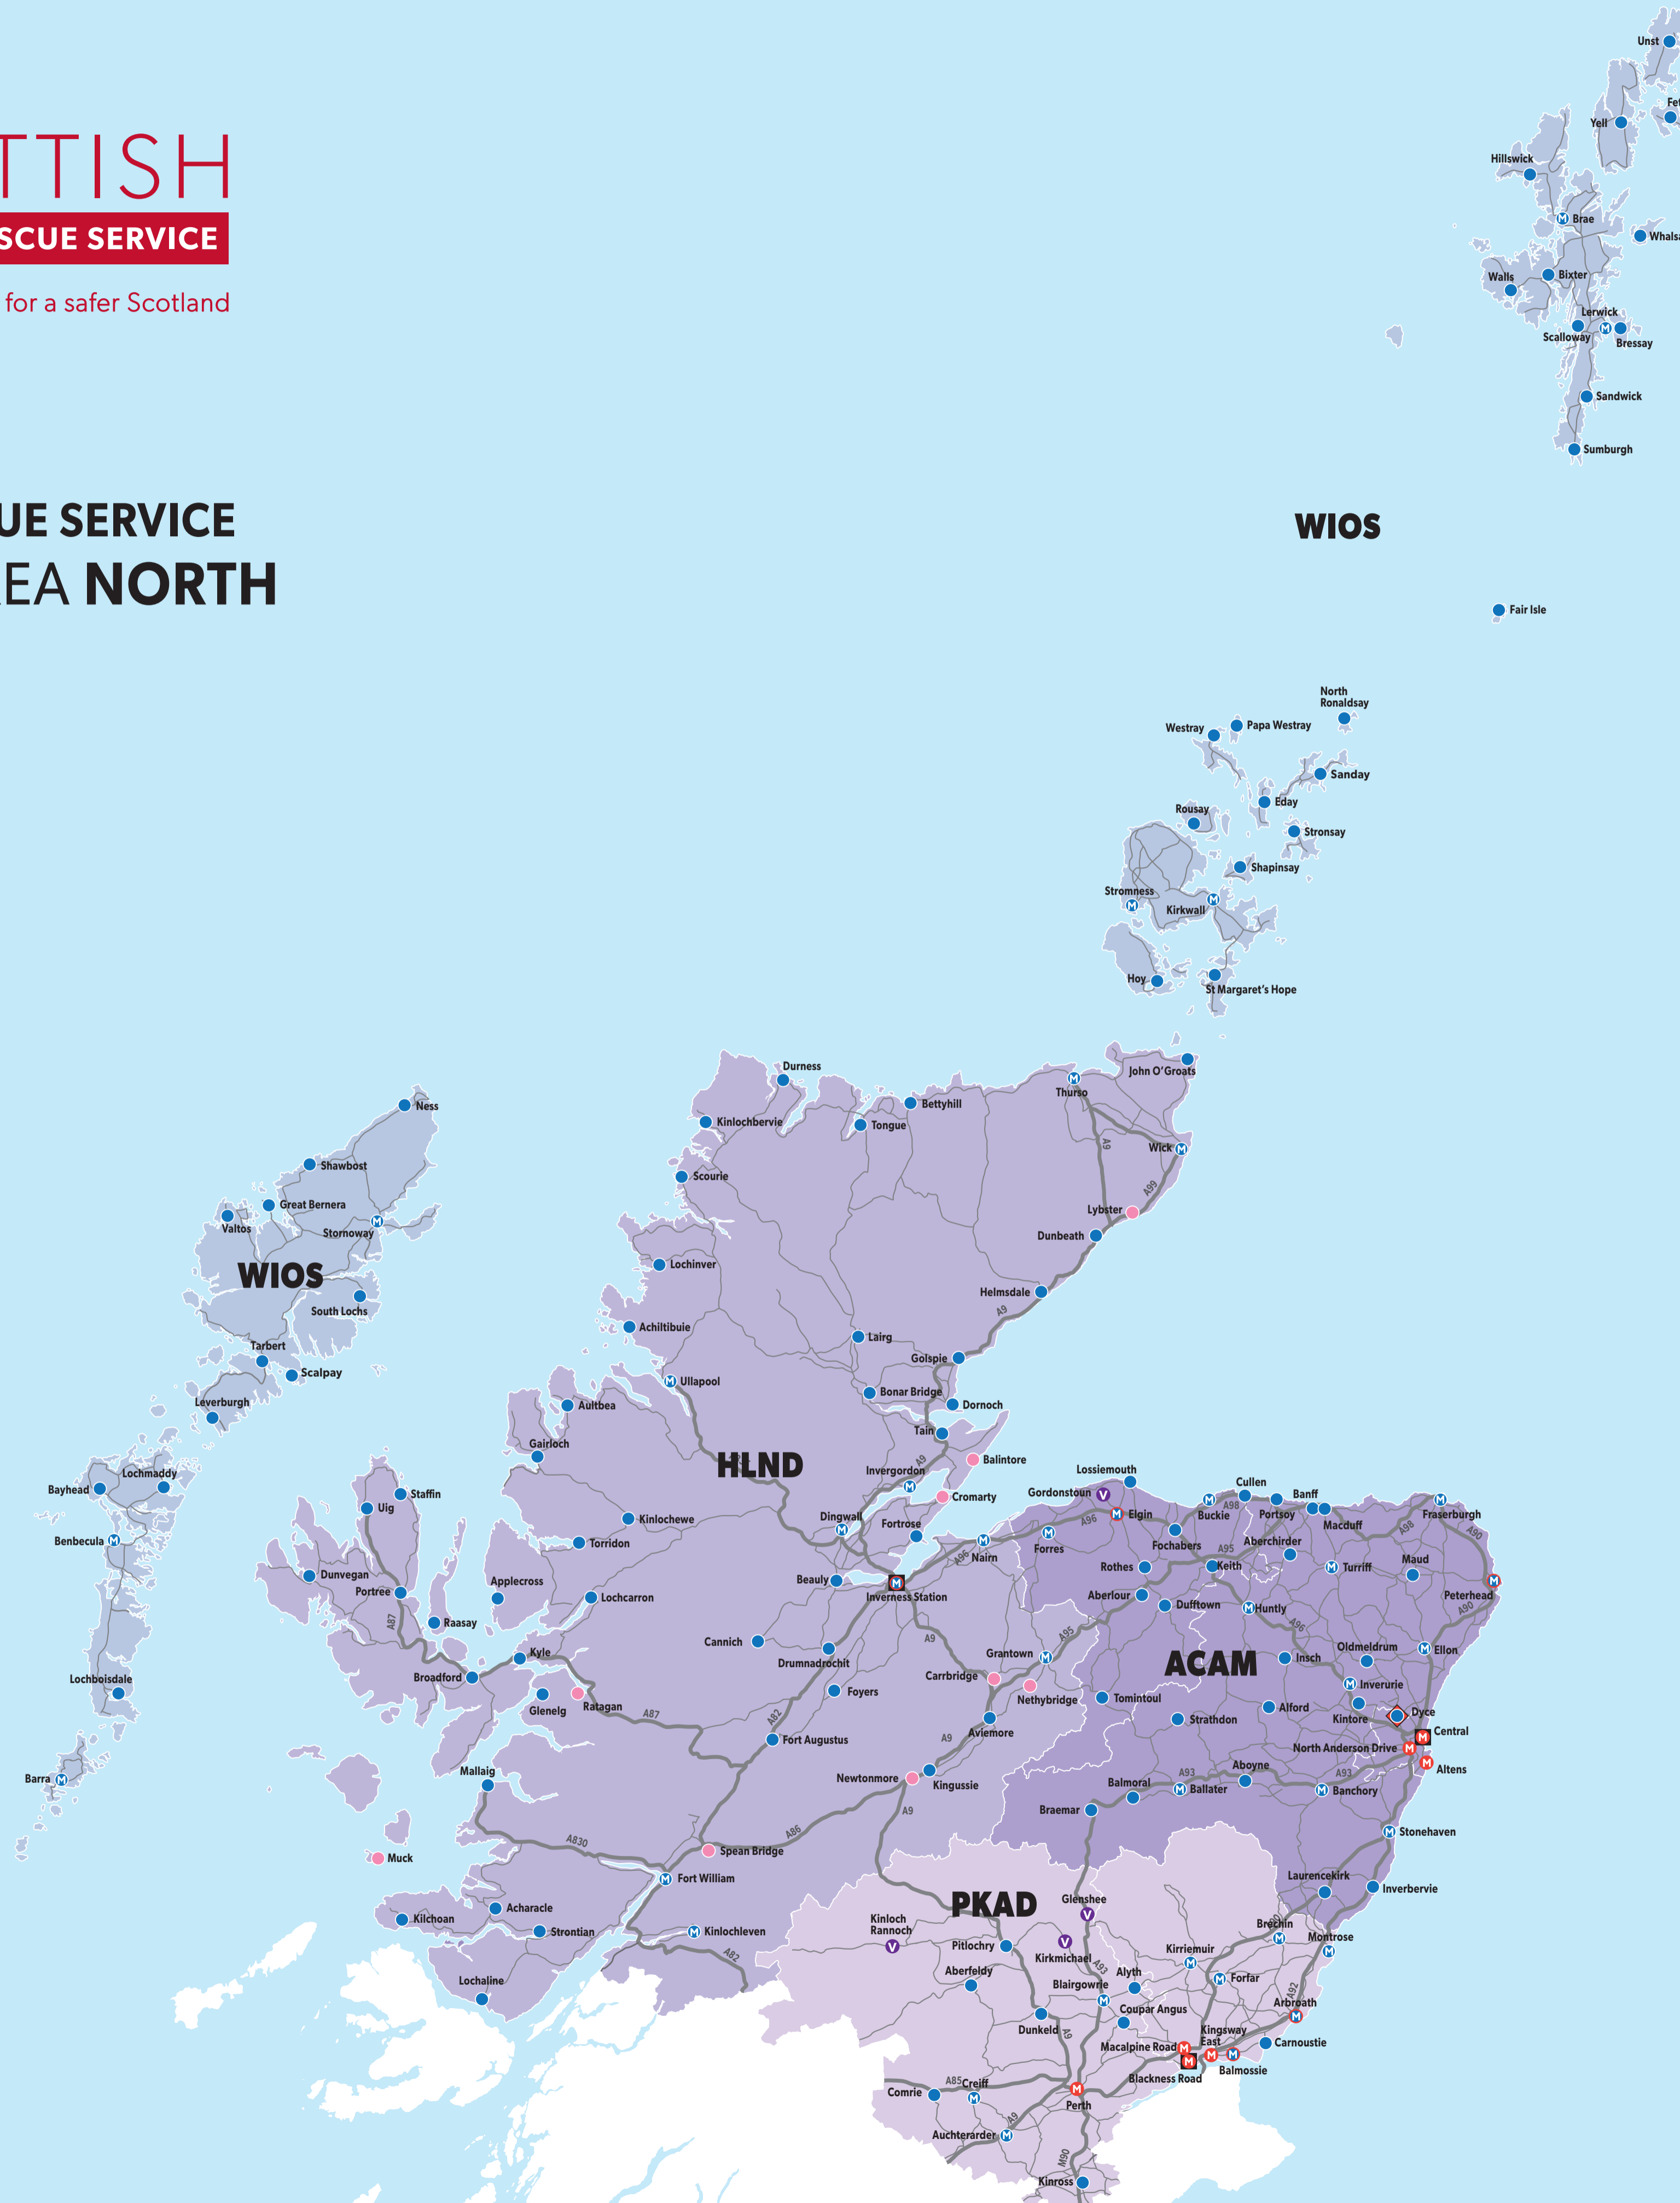

## SCOTTISH FIRE AND RESCUE SERVICE SERVICE DELIVERY AREA NORTH

### KEY - SERVICE DELIVERY AREA NORTH

- ACAM** Aberdeen City, Aberdeenshire and Moray
- HLND** Highland
- WIOS** Western Isles, Orkney Islands and Shetland Islands
- PKAD** Perth & Kinross, Angus and Dundee

Crewing Configuration	Colour Coding
Wholetime	Red
Wholetime and Retained - On call	Red outer ring with Blue centre
Retained - On call	Blue
Volunteer	Purple
Community Response Unit	Pink

Any symbols from the above legend that appear with a 'M' on the chart denote a multi-pump station.

LSO HQ	Black
Service Delivery Area HQ	Red

© Crown copyright and database rights 2016  
Ordnance Survey 100054002