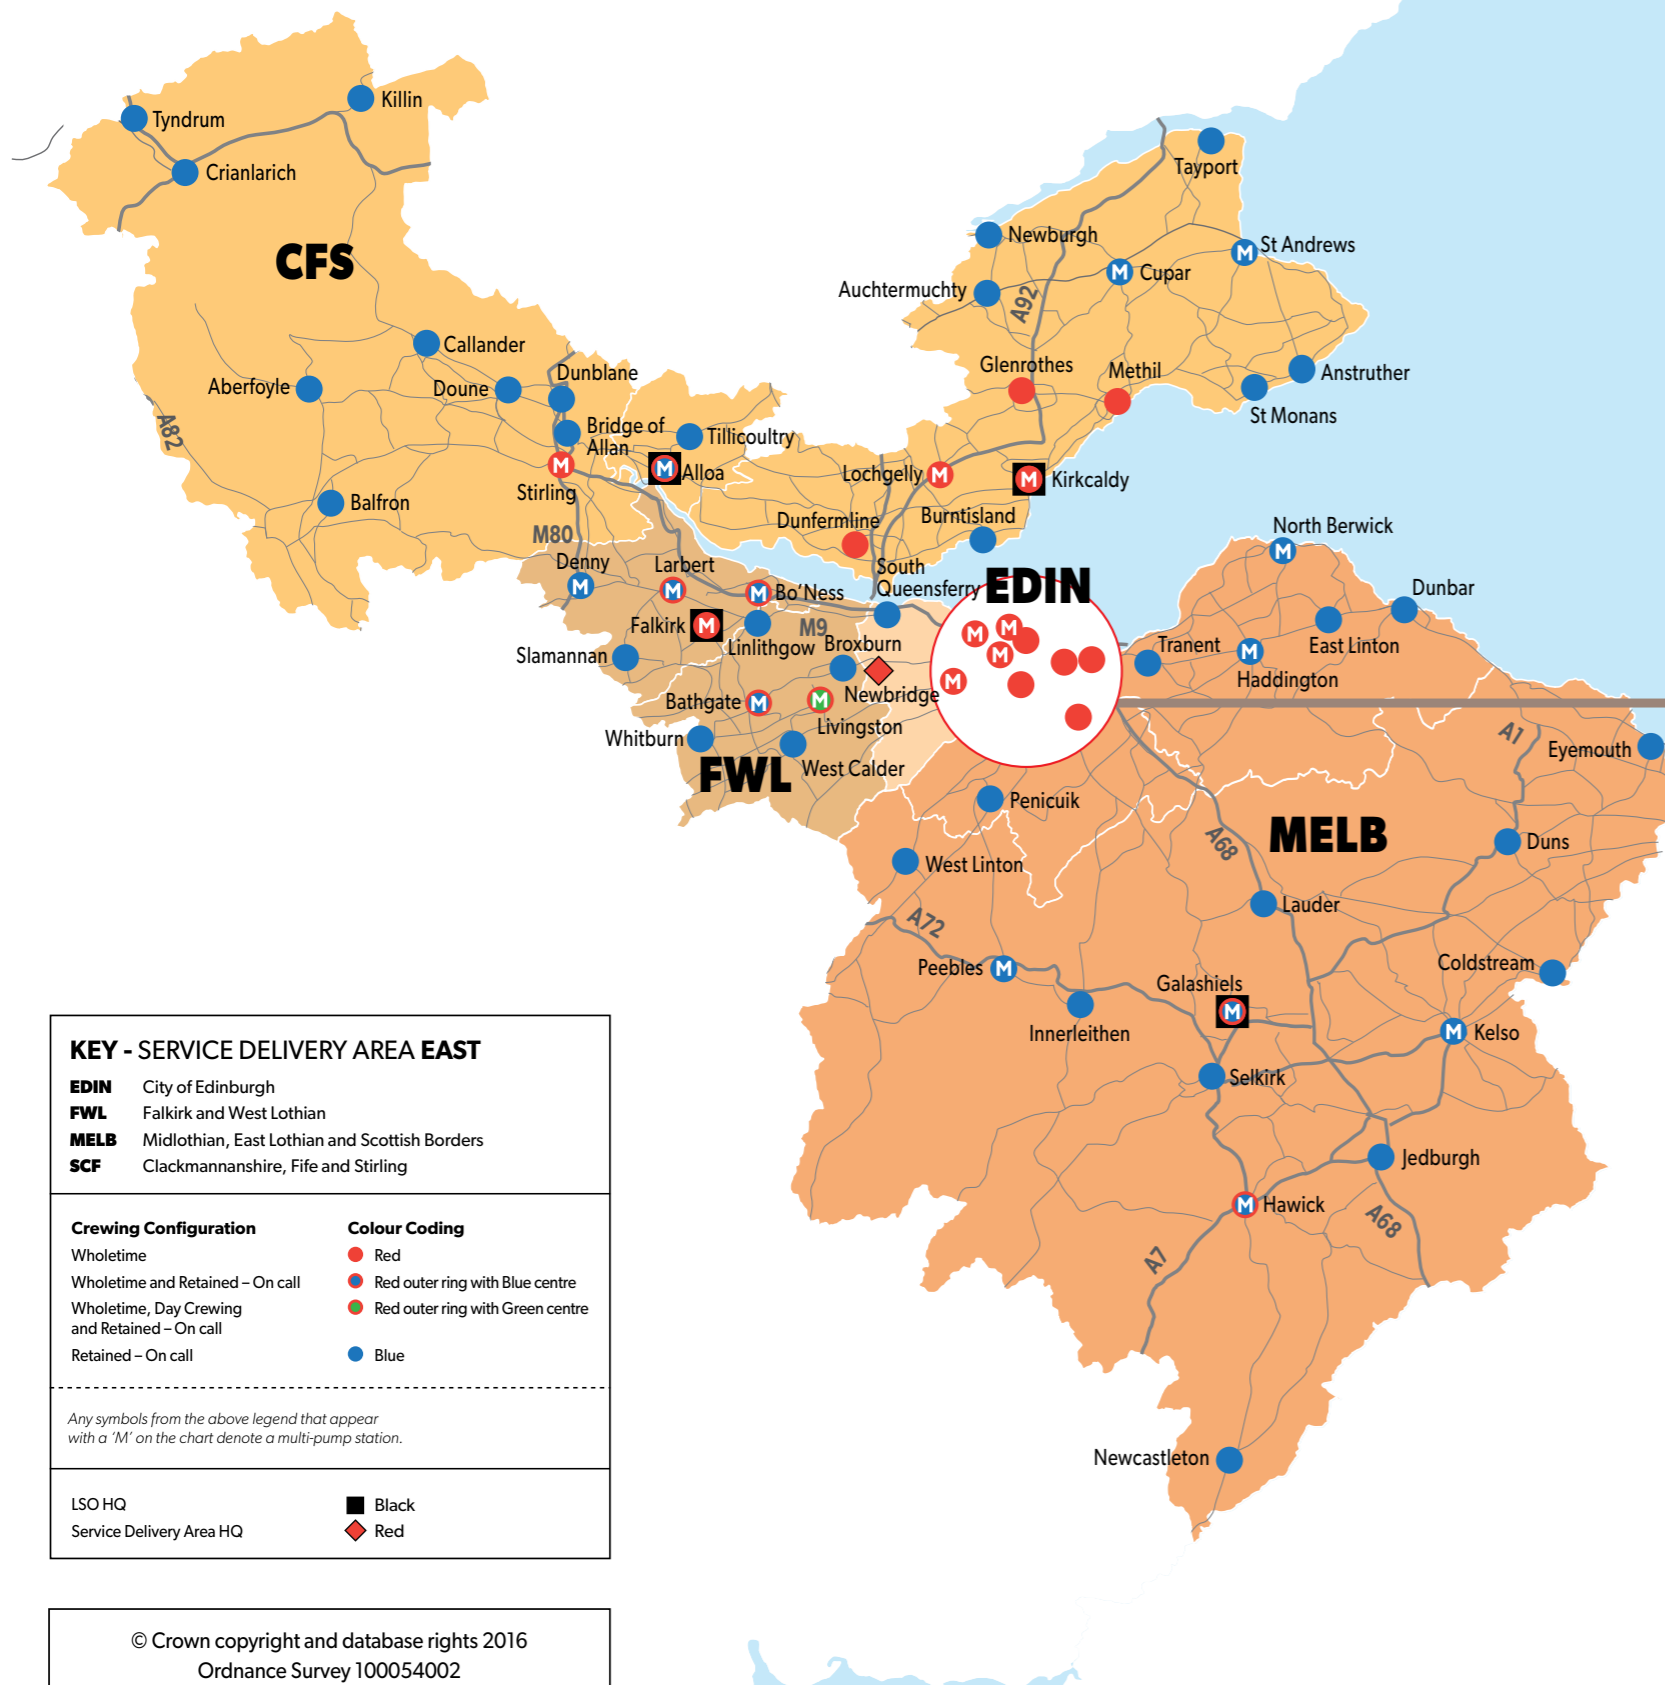

# SERVICE DELIVERY AREA EAST

### CITY OF EDINBURGH

	CREWE TOLL	Edinburgh City
	LIBERTON	Edinburgh City
	MARIONVILLE	Edinburgh City
	McDONALD ROAD	Edinburgh City
	NEWBRIDGE	Edinburgh City
	NEWCRAIGHALL	Edinburgh City
	SIGHTHILL	Edinburgh City
	SOUTH QUEENSFERRY	Edinburgh City
	TOLLCROSS	Edinburgh City

### CLACKMANNANSHIRE, FIFE AND STIRLING

	ALLOA	Clackmannan
	TILLICOULTRY	Clackmannan
	ANSTRUTHER	Fife
	AUCHTERMUCHTY	Fife
	BURNTISLAND	Fife
	CUPAR	Fife
	DUNFERMLINE	Fife
	GLENROTHES	Fife
	KIRKCALDY	Fife
	LOCHGELLY	Fife
	METHIL	Fife
	NEWBURGH	Fife
	ST ANDREWS	Fife
	ST MONANS	Fife
	TAYPORT	Fife
	ABERFOYLE	Stirling
	BALFRON	Stirling
	BRIDGE OF ALLAN	Stirling
	CALLANDER	Stirling
	CRANLARICH	Stirling
	DOUNE	Stirling
	DUNBLANE	Stirling
	KILLIN	Stirling
	STIRLING	Stirling
	TYNDRUM	Stirling

**SCOTTISH**  
FIRE AND RESCUE SERVICE

Working together for a safer Scotland

**SCOTTISH FIRE AND RESCUE SERVICE  
SERVICE DELIVERY AREA EAST**

KEY - SERVICE DELIVERY AREA EAST	
<b>EDIN</b>	City of Edinburgh
<b>FWL</b>	Falkirk and West Lothian
<b>MELB</b>	Midlothian, East Lothian and Scottish Borders
<b>SCF</b>	Clackmannanshire, Fife and Stirling
<b>Crewing Configuration</b>	<b>Colour Coding</b>
Wholetime	Red
Wholetime and Retained – On call	Red outer ring with Blue centre
Wholetime, Day Crewing and Retained – On call	Red outer ring with Green centre
Retained – On call	Blue
Any symbols from the above legend that appear with a 'M' on the chart denote a multi-pump station.	
LSO HQ	Black
Service Delivery Area HQ	Red