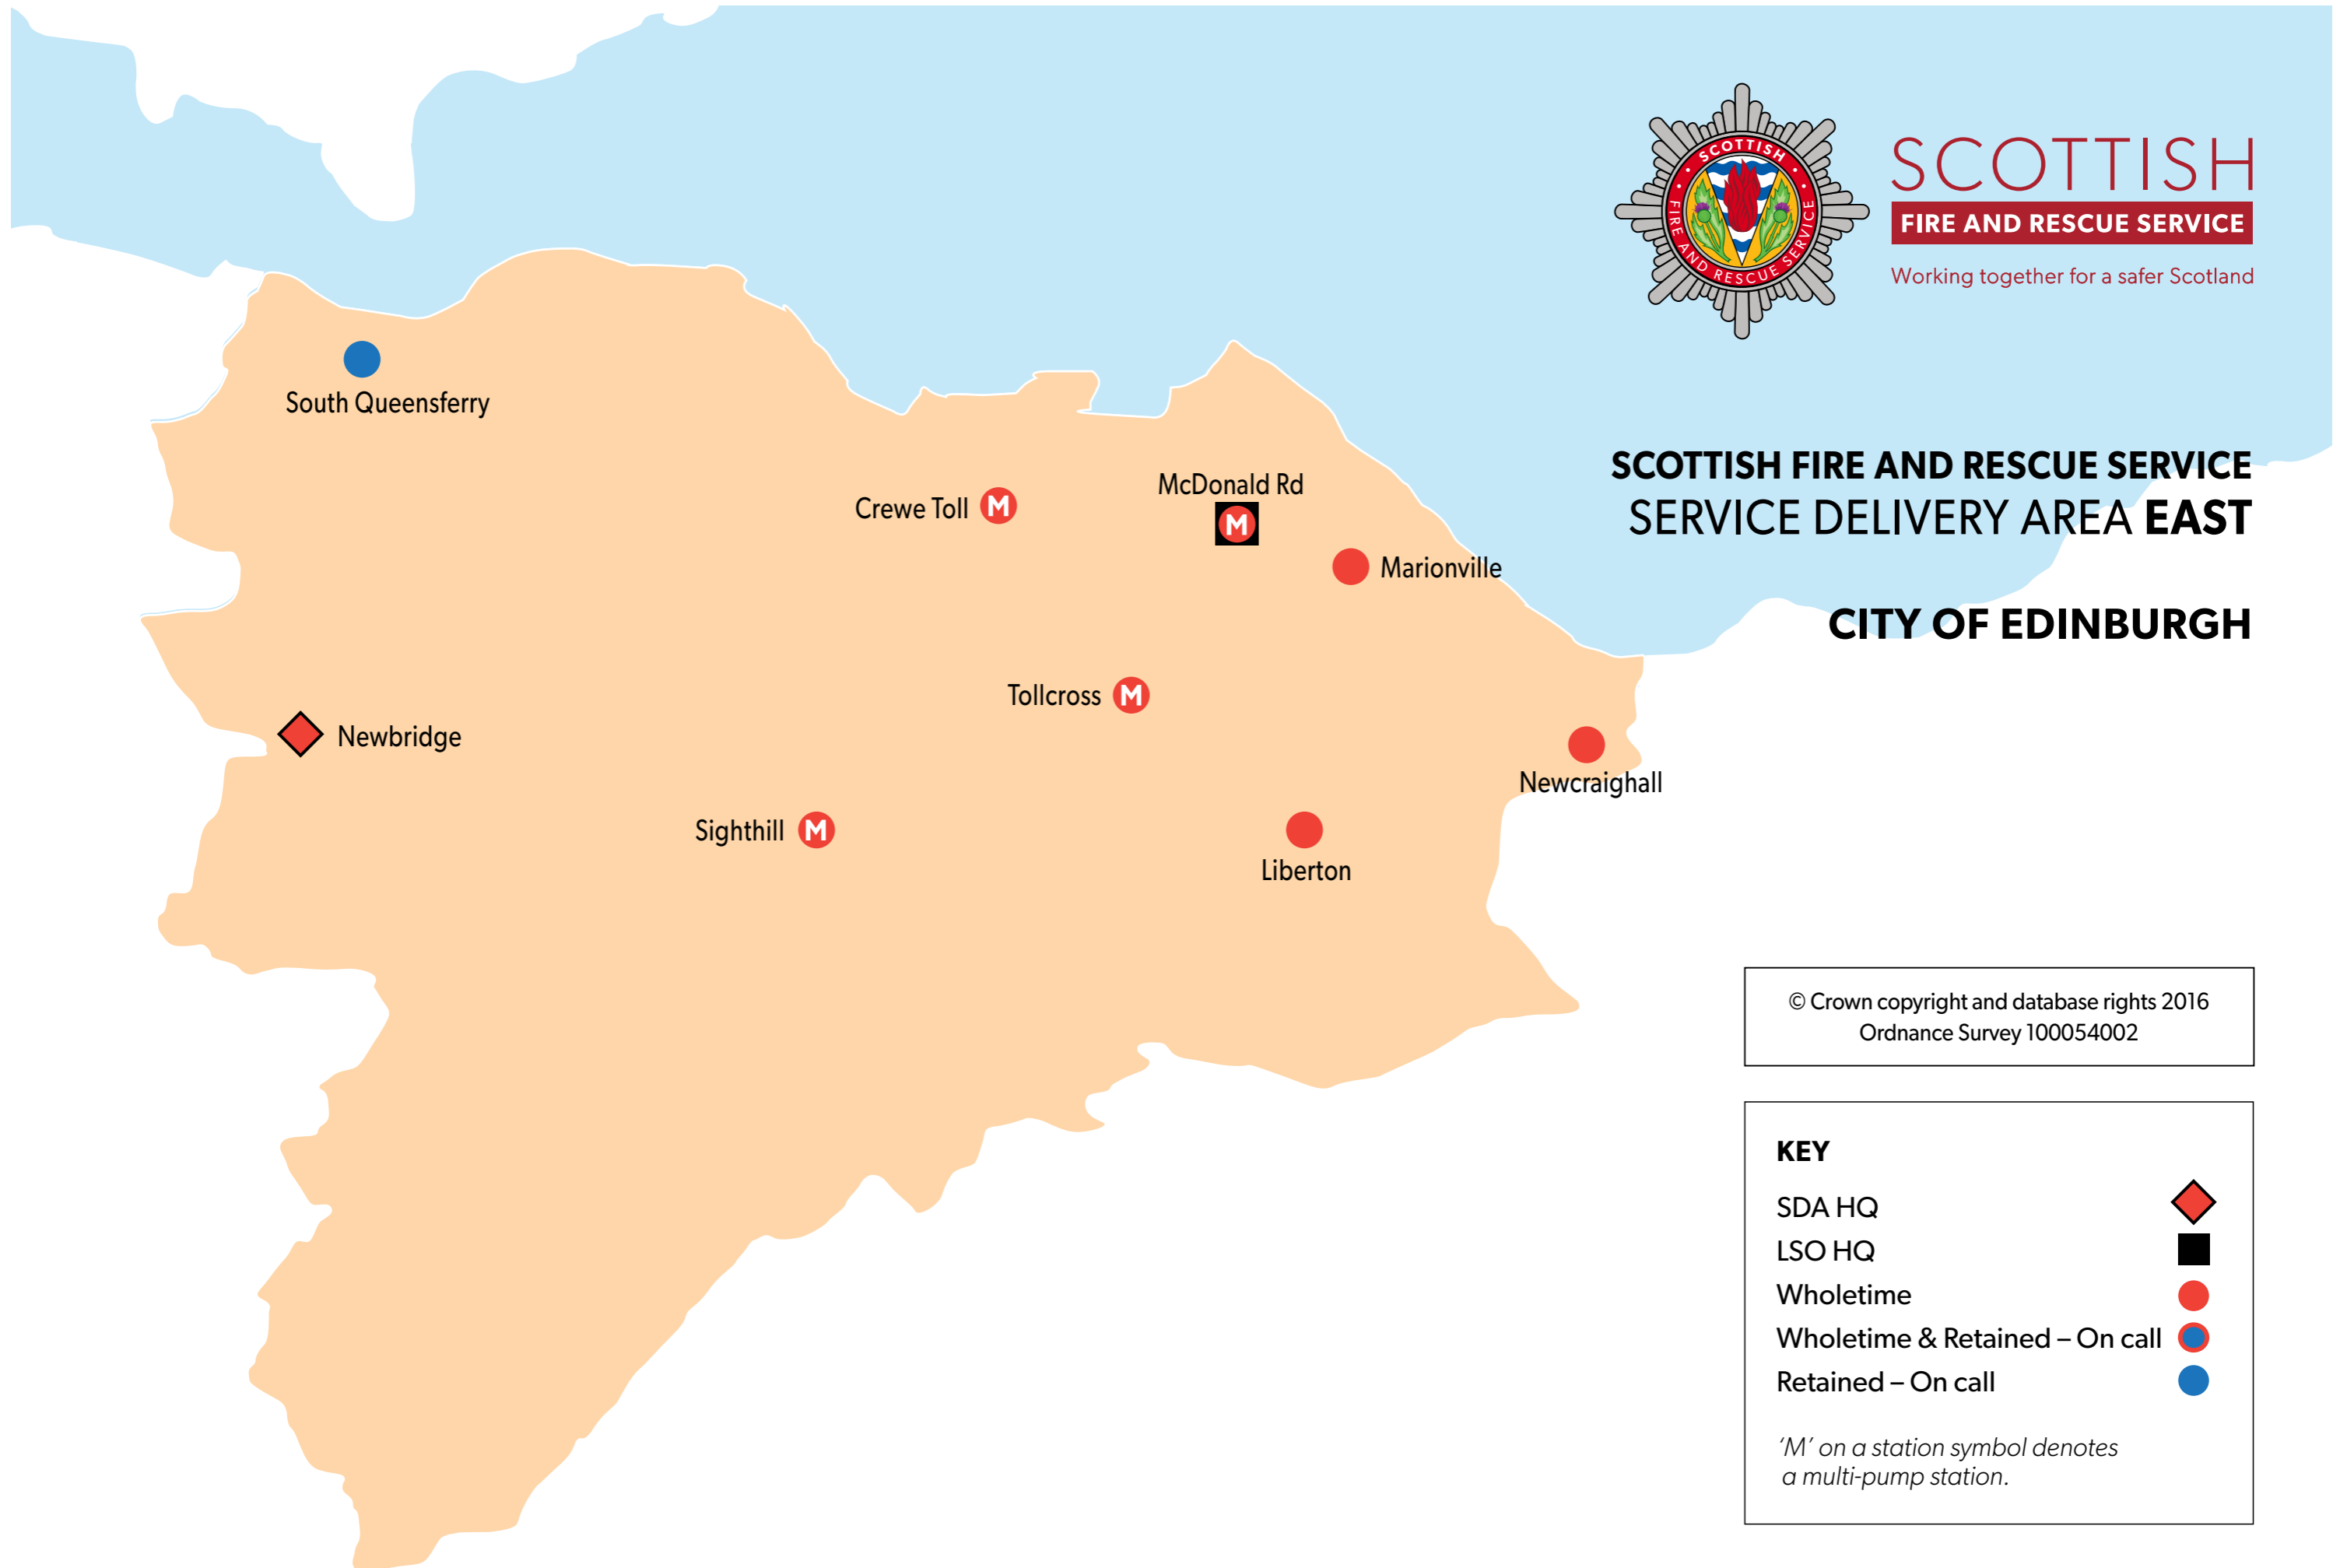

**SCOTTISH FIRE AND RESCUE SERVICE
SERVICE DELIVERY AREA EAST**

CITY OF EDINBURGH

© Crown copyright and database rights 2016
Ordnance Survey 100054002

KEY

- SDA HQ
- LSO HQ
- Wholetime
- Wholetime & Retained – On call
- Retained – On call

'M' on a station symbol denotes a multi-pump station.