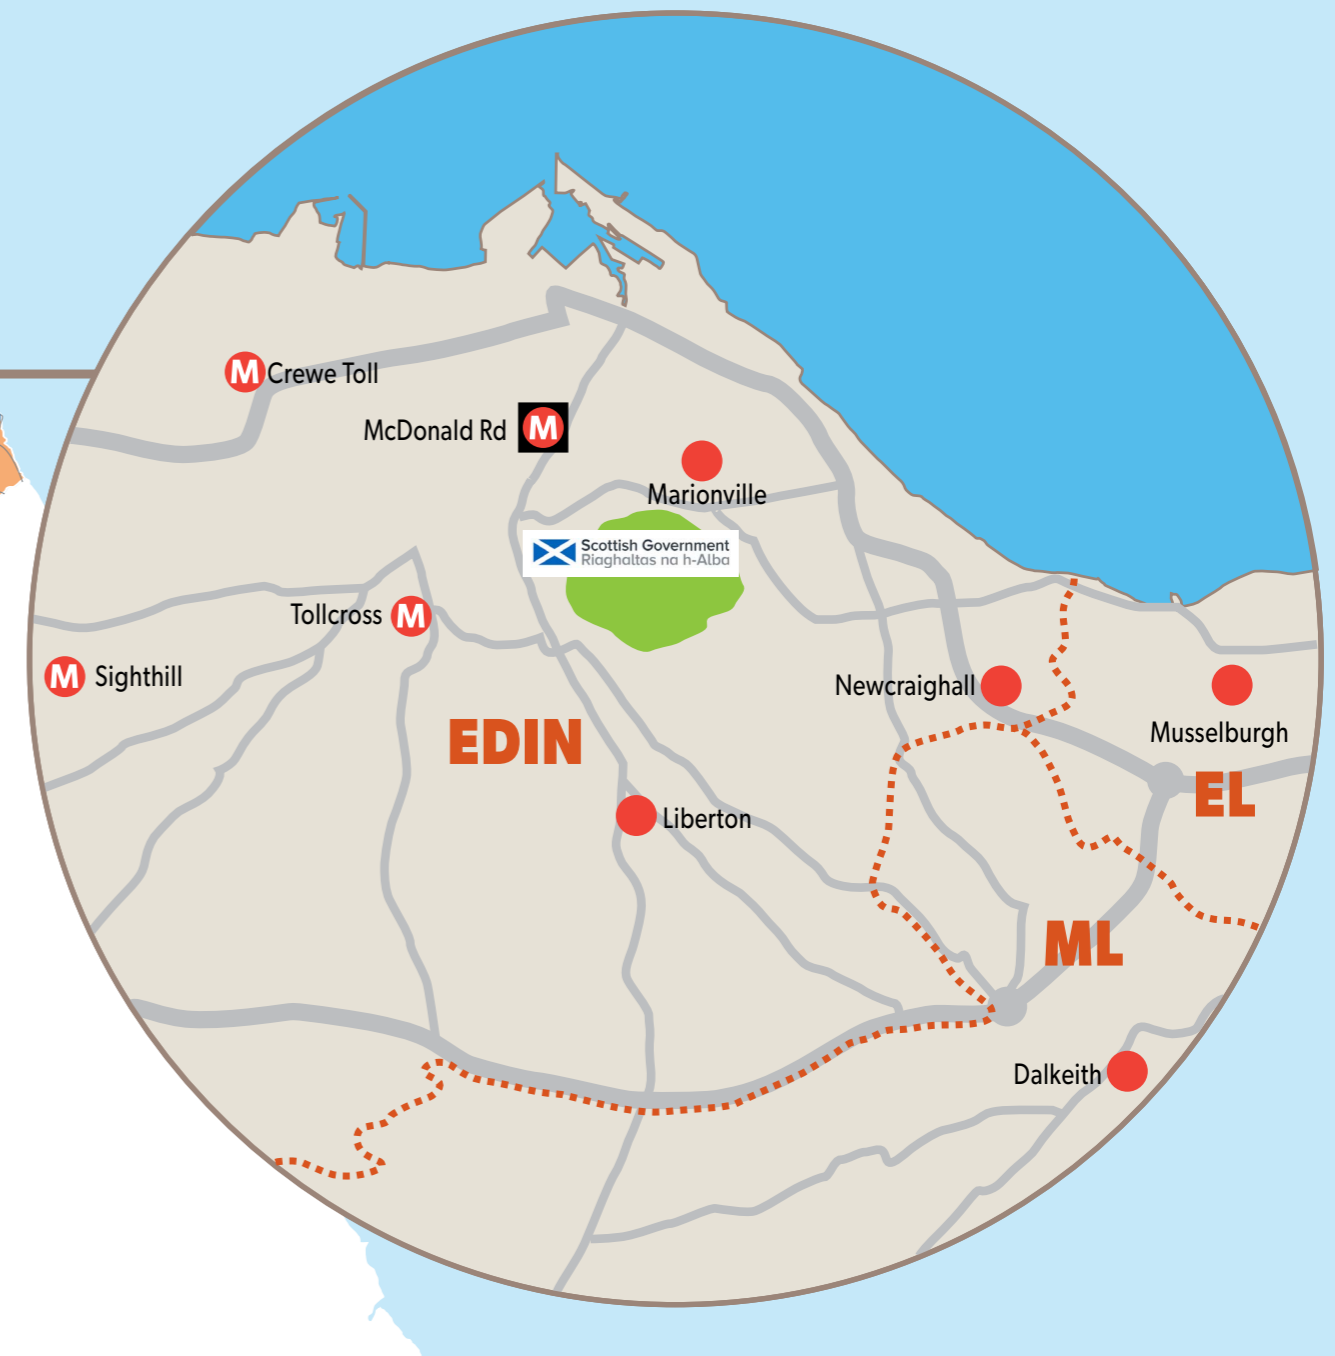

# SERVICE DELIVERY AREA EAST

### CITY OF EDINBURGH

	CREWE TOLL	Edinburgh City
	LIBERTON	Edinburgh City
	MARIONVILLE	Edinburgh City
	McDONALD ROAD	Edinburgh City
	NEWBRIDGE	Edinburgh City
	NEWCRAIGHALL	Edinburgh City
	SIGHTHILL	Edinburgh City
	SOUTH QUEENSFERRY	Edinburgh City
	TOLLCROSS	Edinburgh City

### CLACKMANNANSHIRE, FIFE AND STIRLING

	ALLOA	Clackmannan
	TILLICOULTRY	Clackmannan
	ANSTRUTHER	Fife
	AUCHTERMUCHTY	Fife
	BURNTISLAND	Fife
	CUPAR	Fife
	DUNFERMLINE	Fife
	GLENROTHES	Fife
	KIRKCALDY	Fife
	LOCHGELLY	Fife
	METHIL	Fife
	NEWBURGH	Fife
	ST ANDREWS	Fife
	ST MONANS	Fife
	TAYPORT	Fife
	ABERFOYLE	Stirling
	BALFRON	Stirling
	BRIDGE OF ALLAN	Stirling
	CALLANDER	Stirling
	CRANLARICH	Stirling
	DOUNE	Stirling
	DUNBLANE	Stirling
	KILLIN	Stirling
	STIRLING	Stirling
	TYNDRUM	Stirling

**SCOTTISH**  
FIRE AND RESCUE SERVICE

Working together for a safer Scotland

**SCOTTISH FIRE AND RESCUE SERVICE  
SERVICE DELIVERY AREA EAST**

KEY - SERVICE DELIVERY AREA EAST	
<b>EDIN</b>	City of Edinburgh
<b>FWL</b>	Falkirk and West Lothian
<b>MELB</b>	Midlothian, East Lothian and Scottish Borders
<b>SCF</b>	Clackmannanshire, Fife and Stirling
<b>Crewing Configuration</b>	<b>Colour Coding</b>
Wholetime	Red
Wholetime and Retained – On call	Red outer ring with Blue centre
Wholetime, Day Crewing and Retained – On call	Red outer ring with Green centre
Retained – On call	Blue
Any symbols from the above legend that appear with a 'M' on the chart denote a multi-pump station.	
LSO HQ	Black
Service Delivery Area HQ	Red