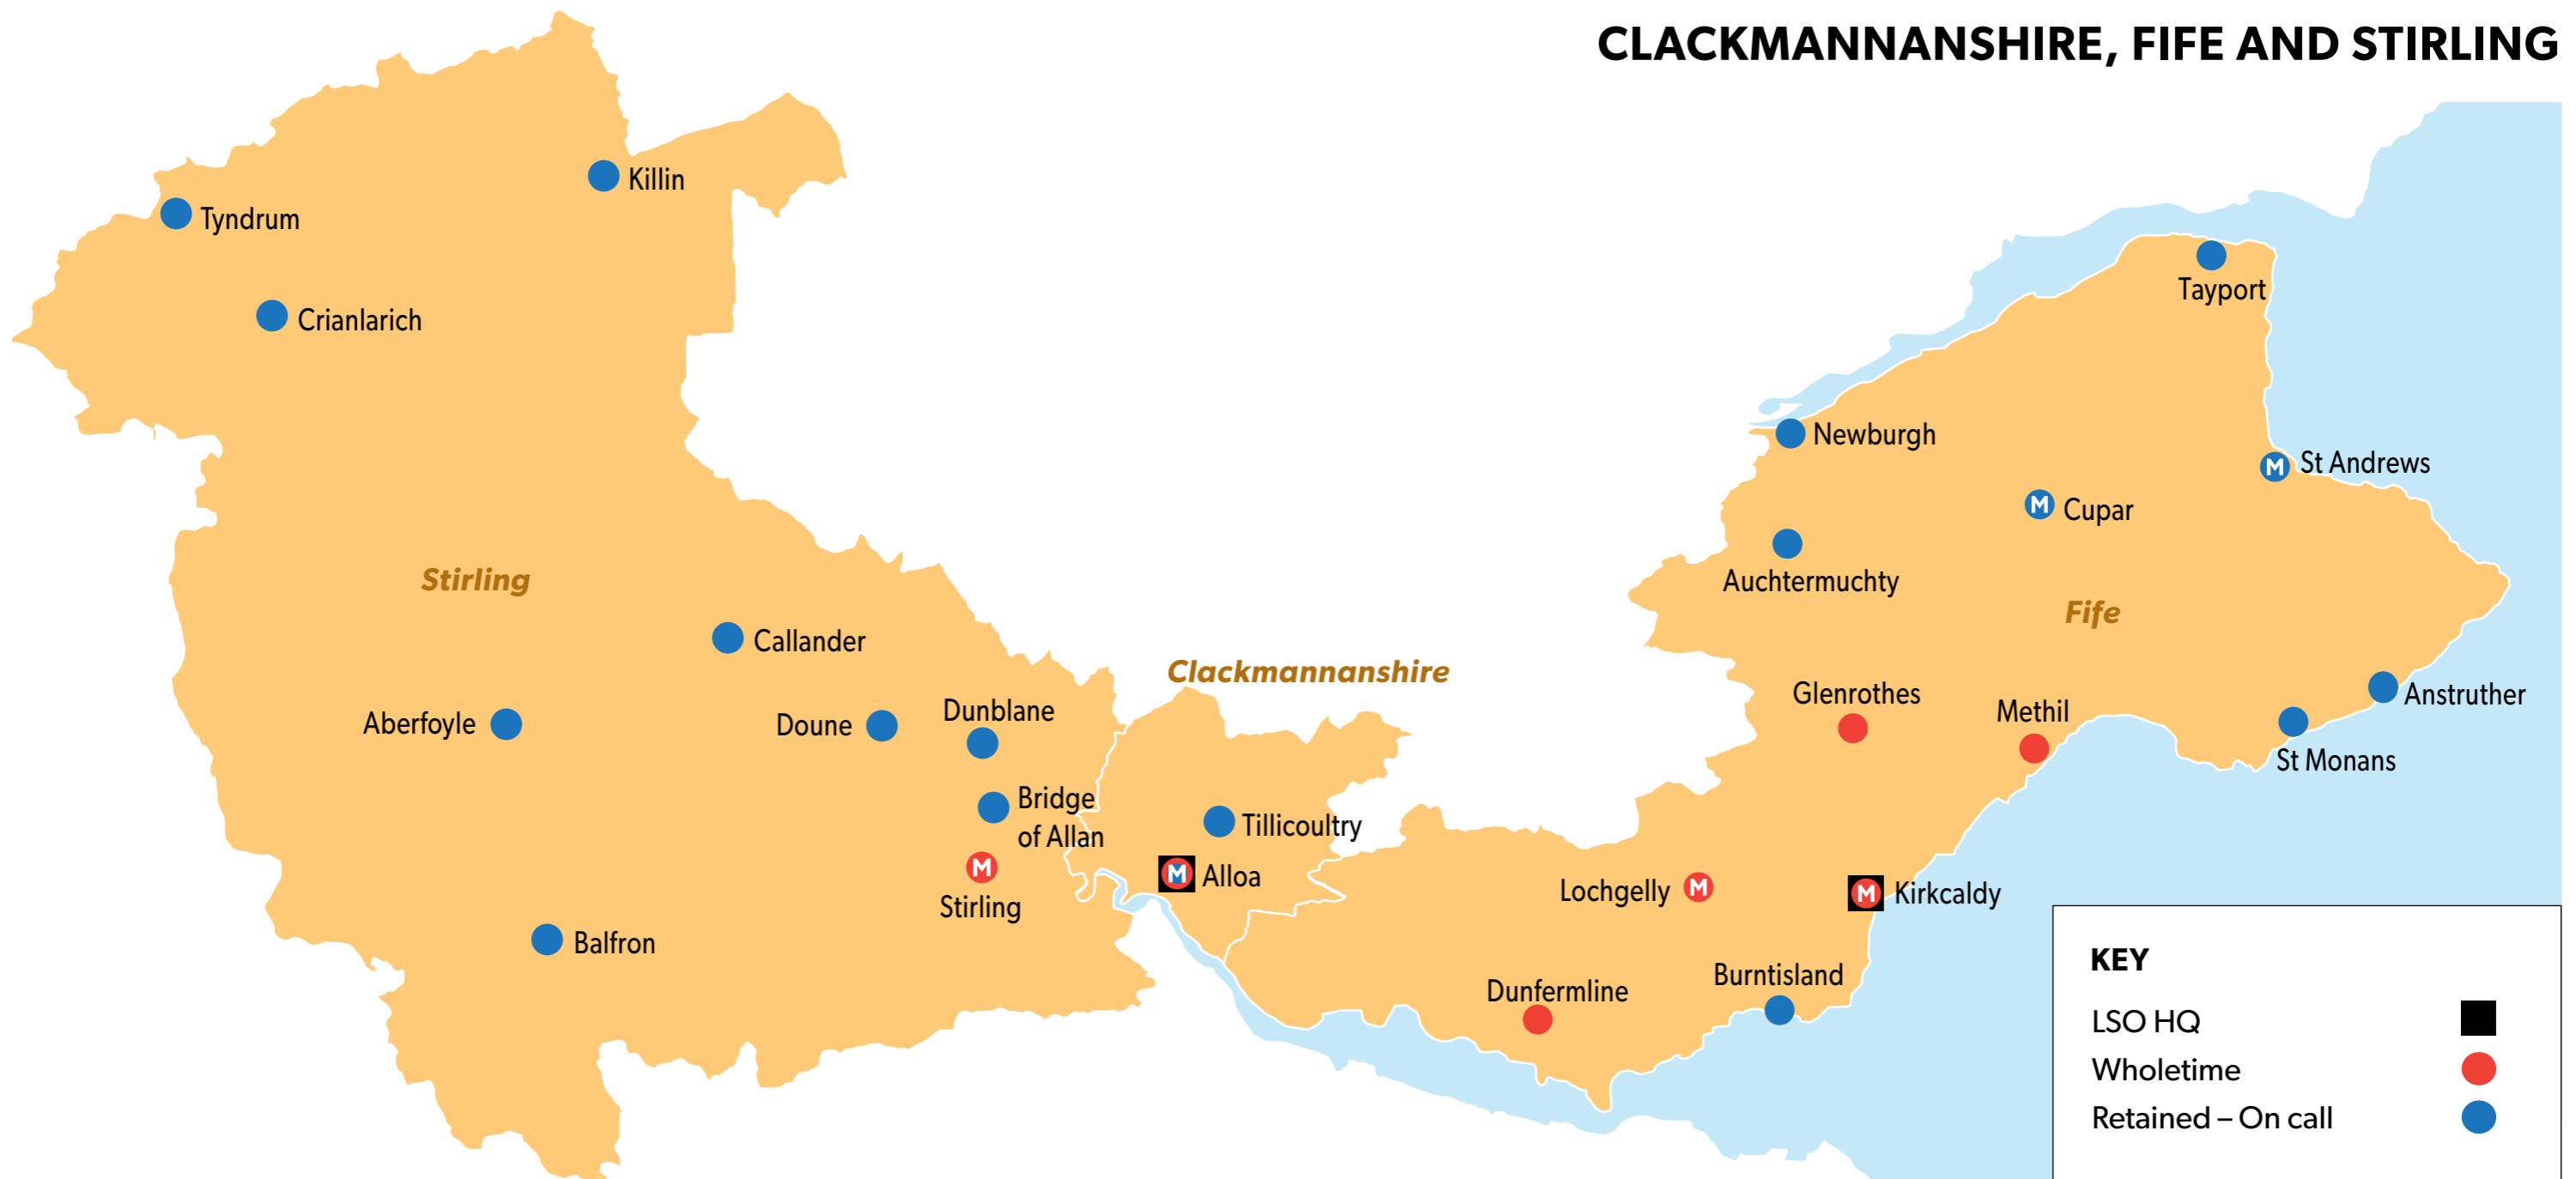

KEY

- LSO HQ
- Wholetime
- Retained - On call

'M' on a station symbol denotes a multi-pump station.

© Crown copyright and database rights 2016
Ordnance Survey 100054002