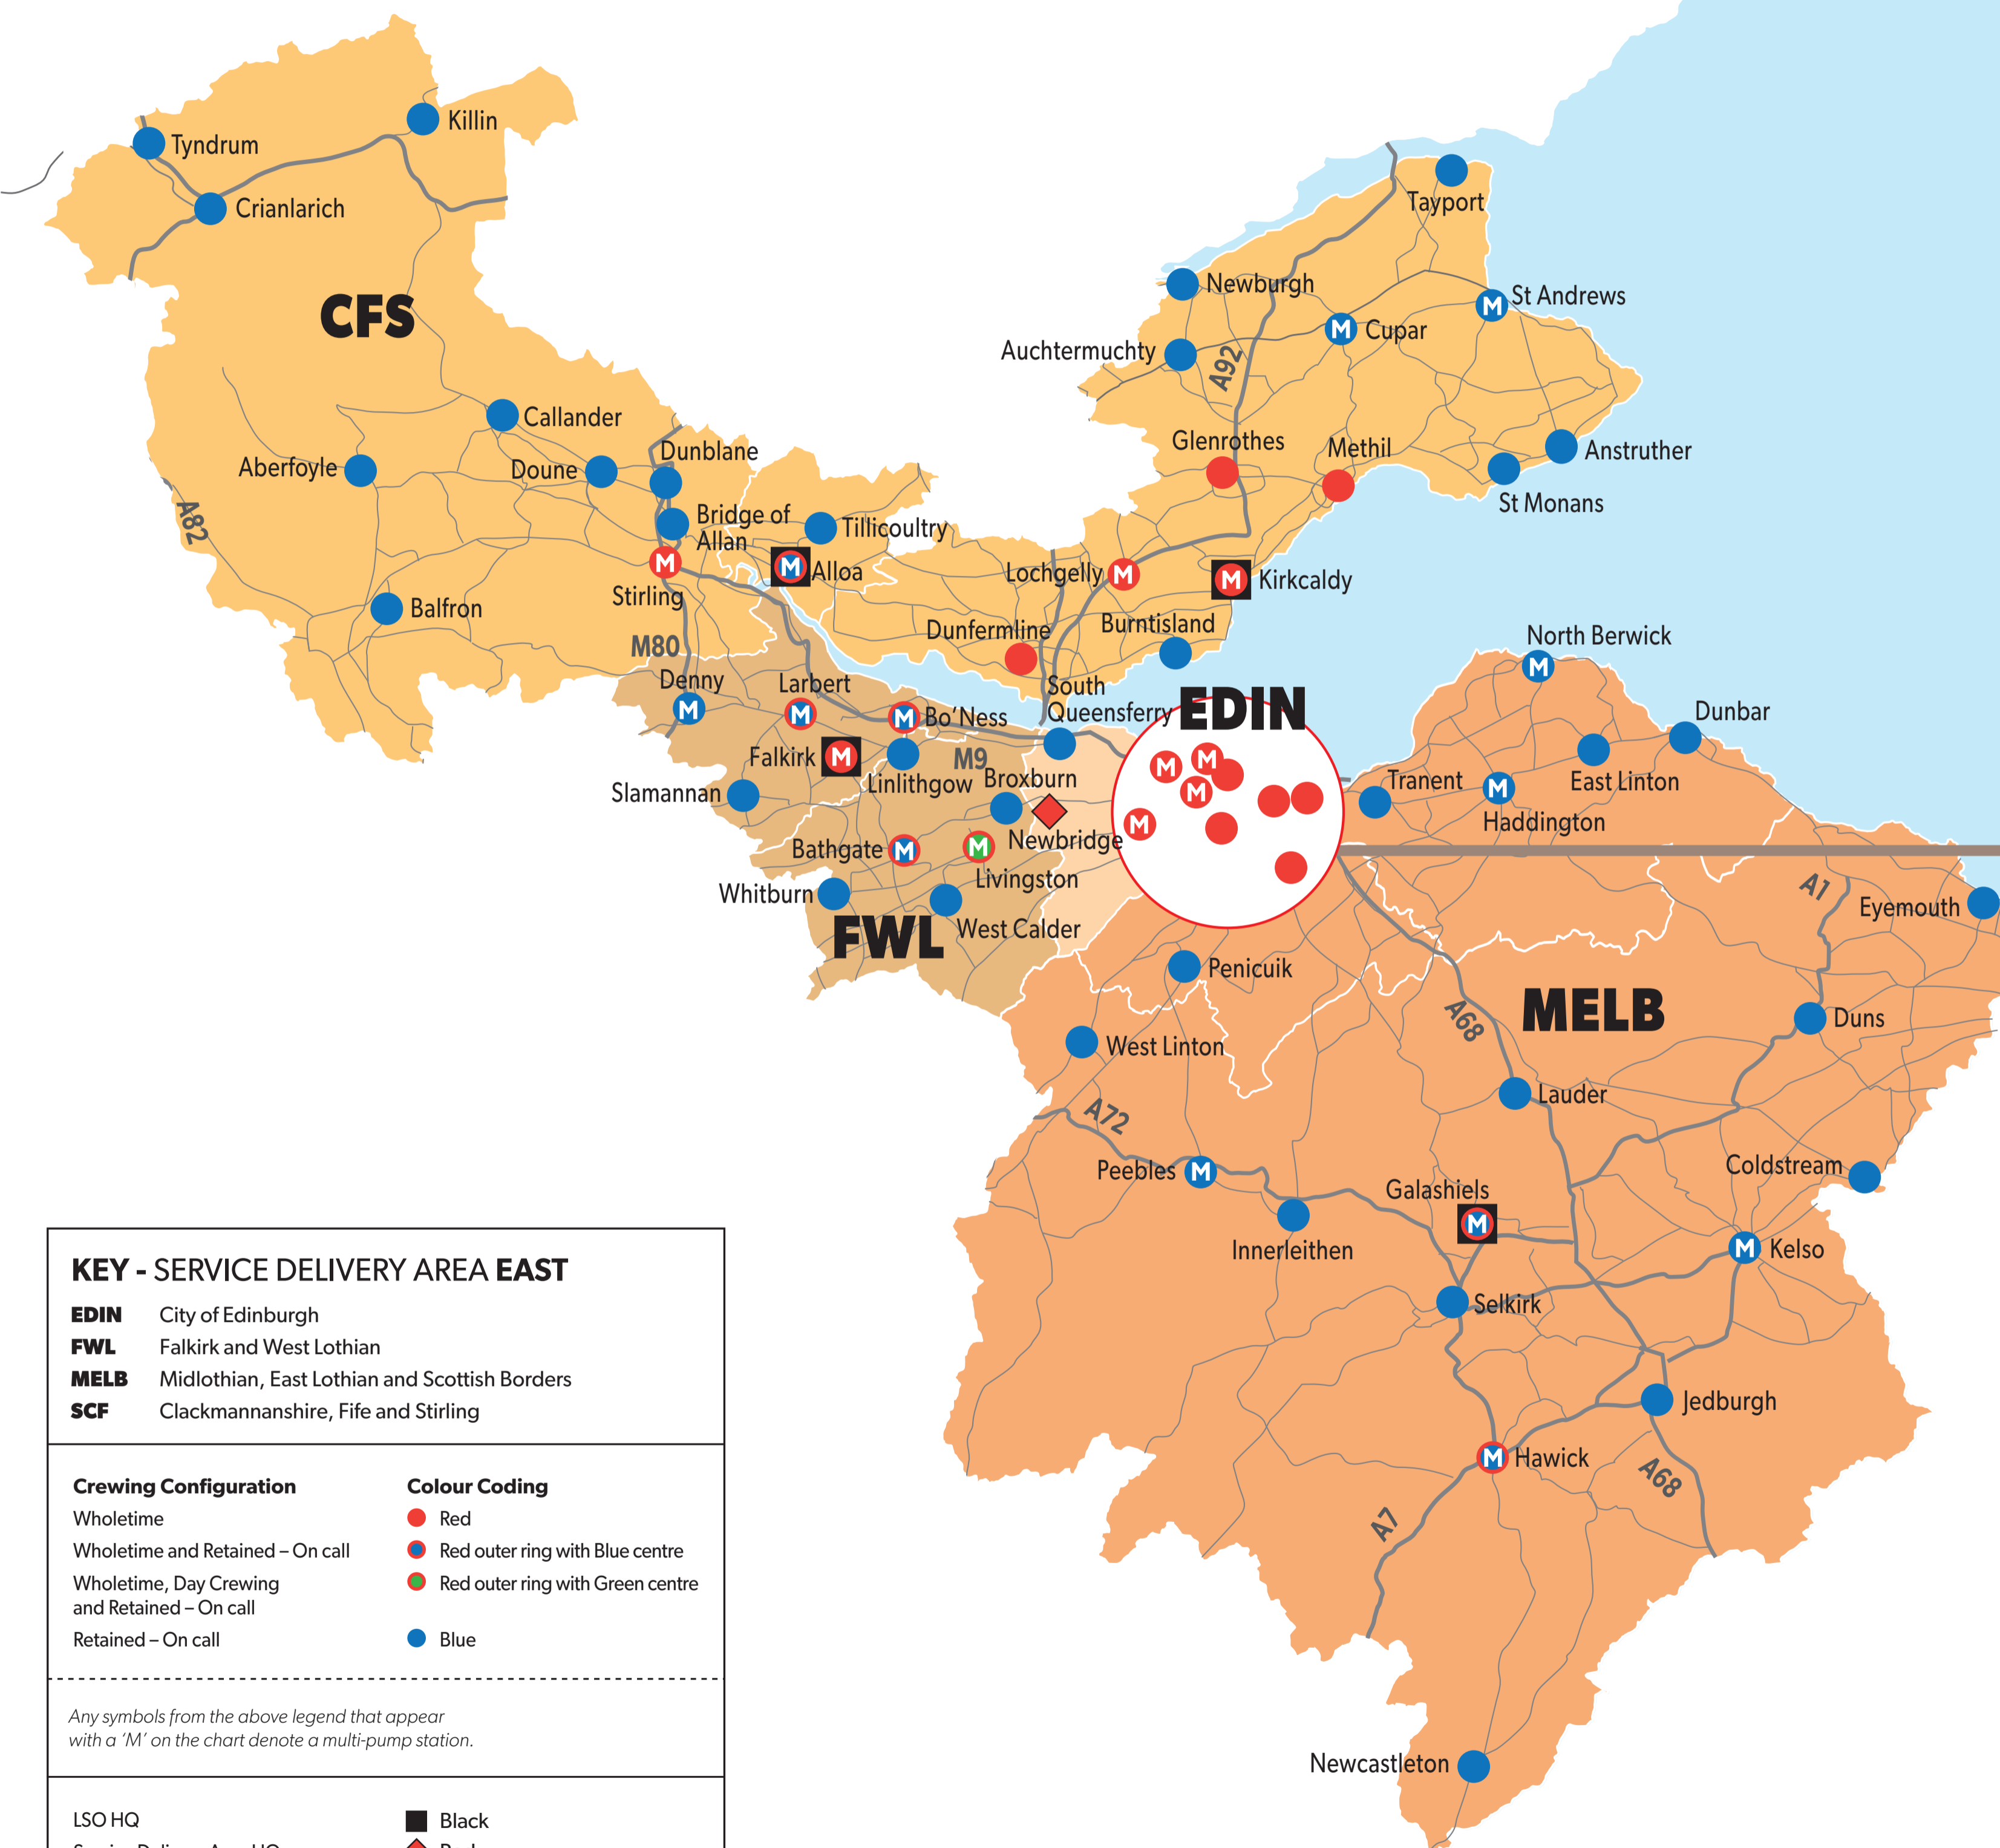

**SCOTTISH**  
**FIRE AND RESCUE SERVICE**

Working together for a safer Scotland

**SCOTTISH FIRE AND RESCUE SERVICE  
SERVICE DELIVERY AREA EAST**

KEY - SERVICE DELIVERY AREA EAST	
<b>EDIN</b>	City of Edinburgh
<b>FWL</b>	Falkirk and West Lothian
<b>MELB</b>	Midlothian, East Lothian and Scottish Borders
<b>SCF</b>	Clackmannanshire, Fife and Stirling
<b>Crewing Configuration</b>	
Wholetime	Red
Wholetime and Retained – On call	Red outer ring with Blue centre
Wholetime, Day Crewing and Retained – On call	Red outer ring with Green centre
Retained – On call	Blue
Any symbols from the above legend that appear with a 'M' on the chart denote a multi-pump station.	
LSO HQ	Black
Service Delivery Area HQ	Red