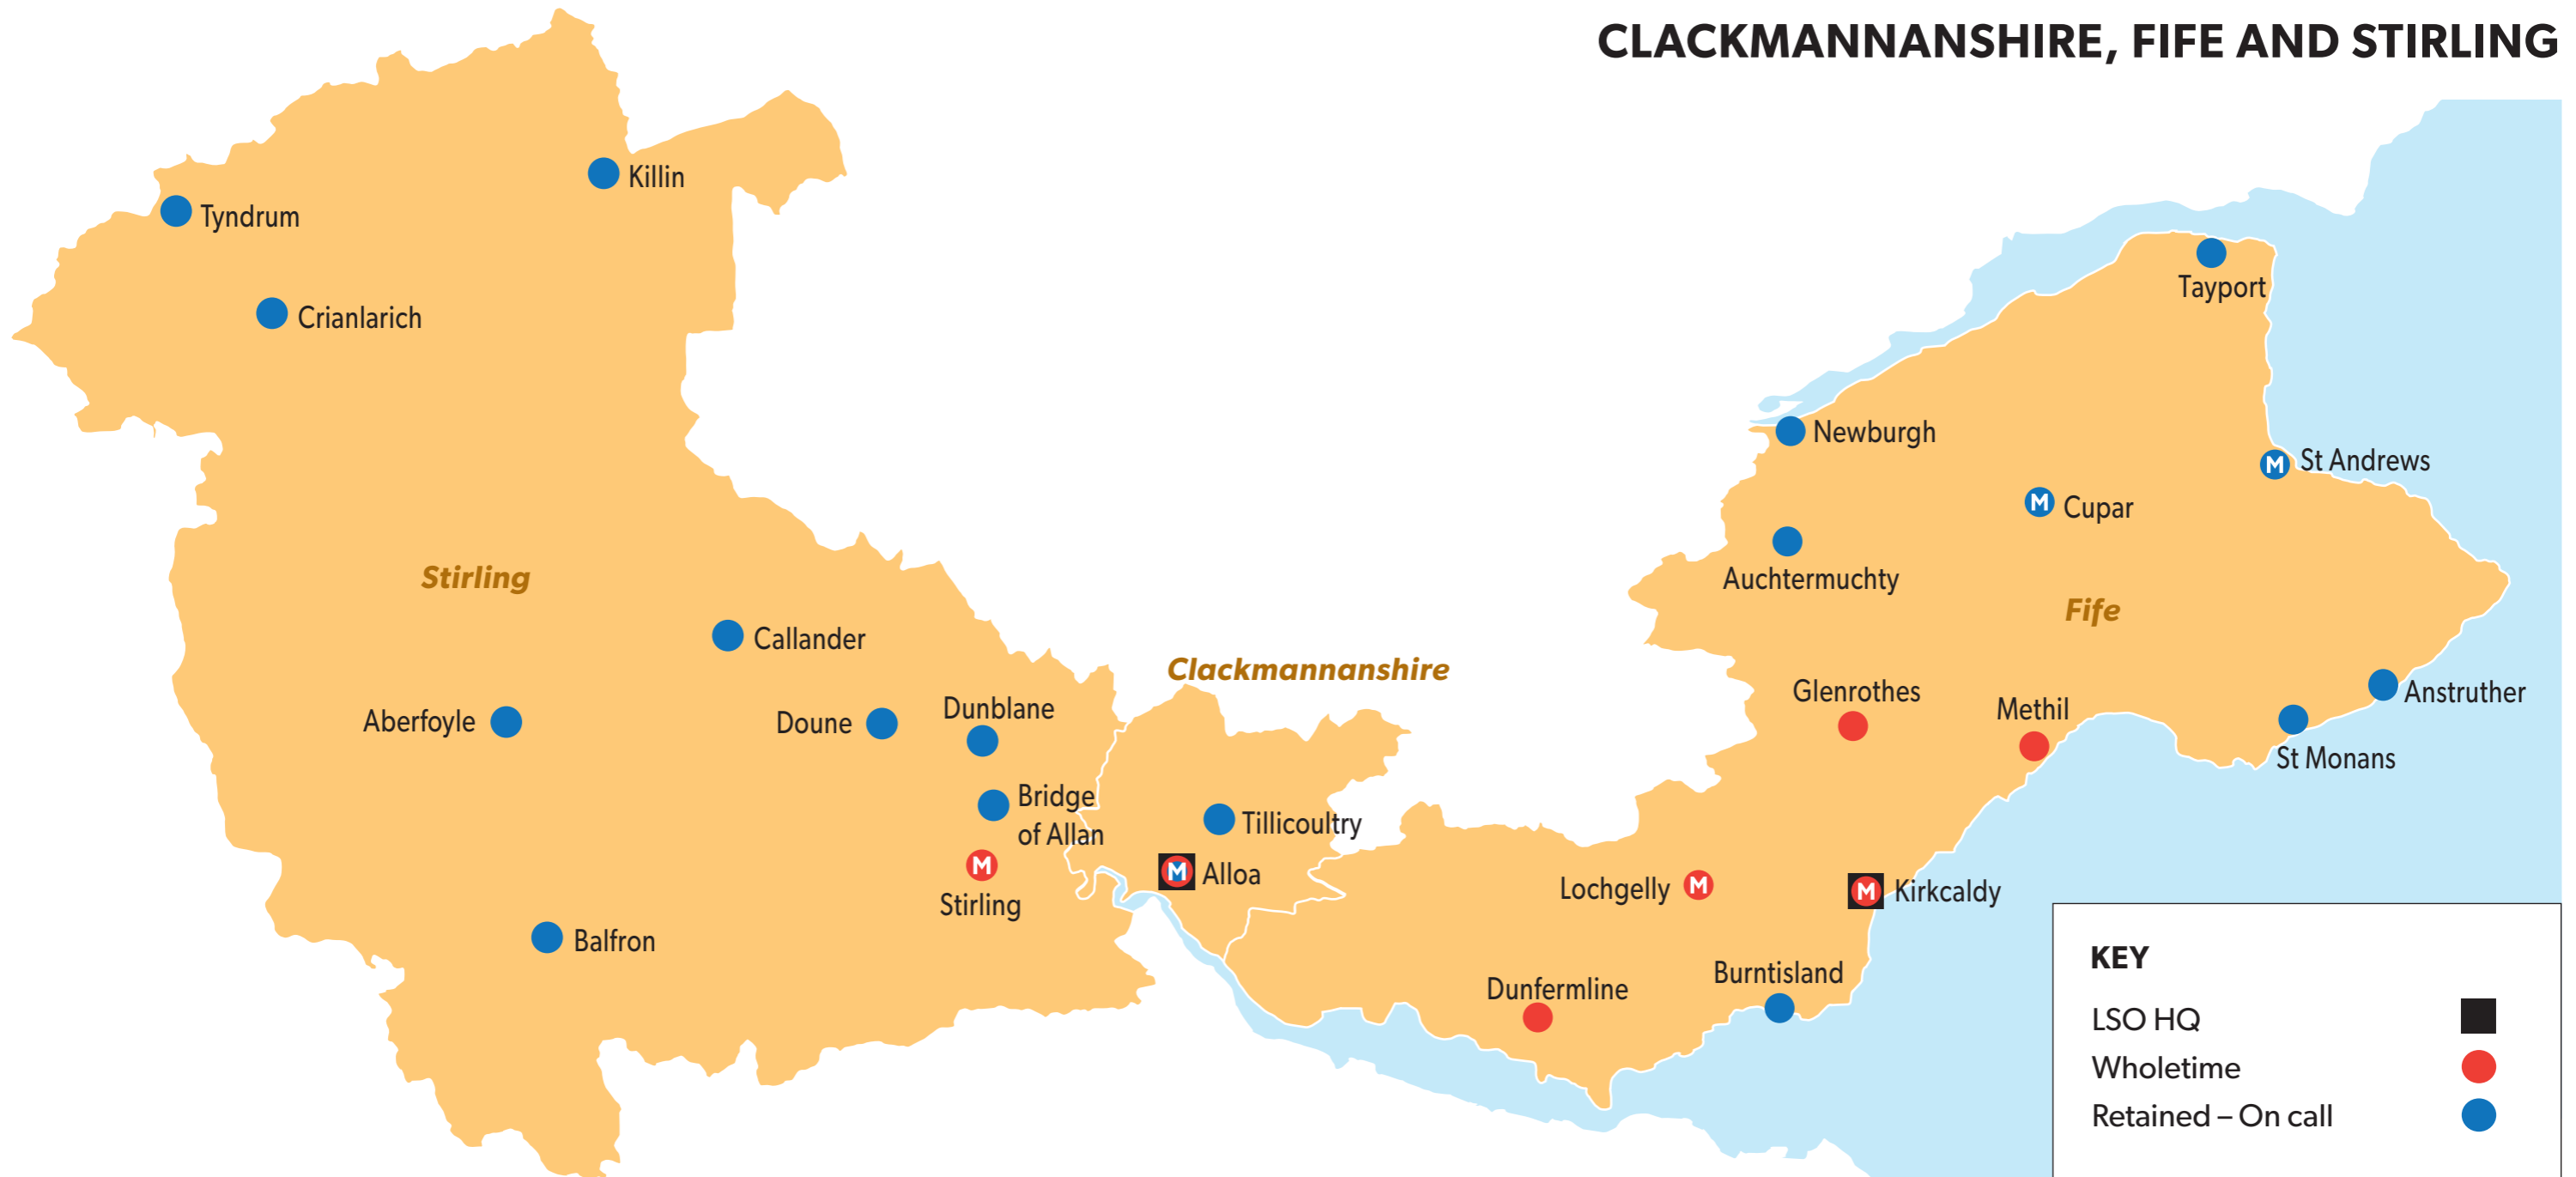

**SCOTTISH**  
**FIRE AND RESCUE SERVICE**

Working together for a safer Scotland

**SCOTTISH FIRE AND RESCUE SERVICE**  
**SERVICE DELIVERY AREA EAST**

**CLACKMANNANSHIRE, FIFE AND STIRLING**

**KEY**

- LSO HQ
- Wholetime
- Retained - On call

*'M' on a station symbol denotes a multi-pump station.*

© Crown copyright and database rights 2016  
Ordnance Survey 100054002