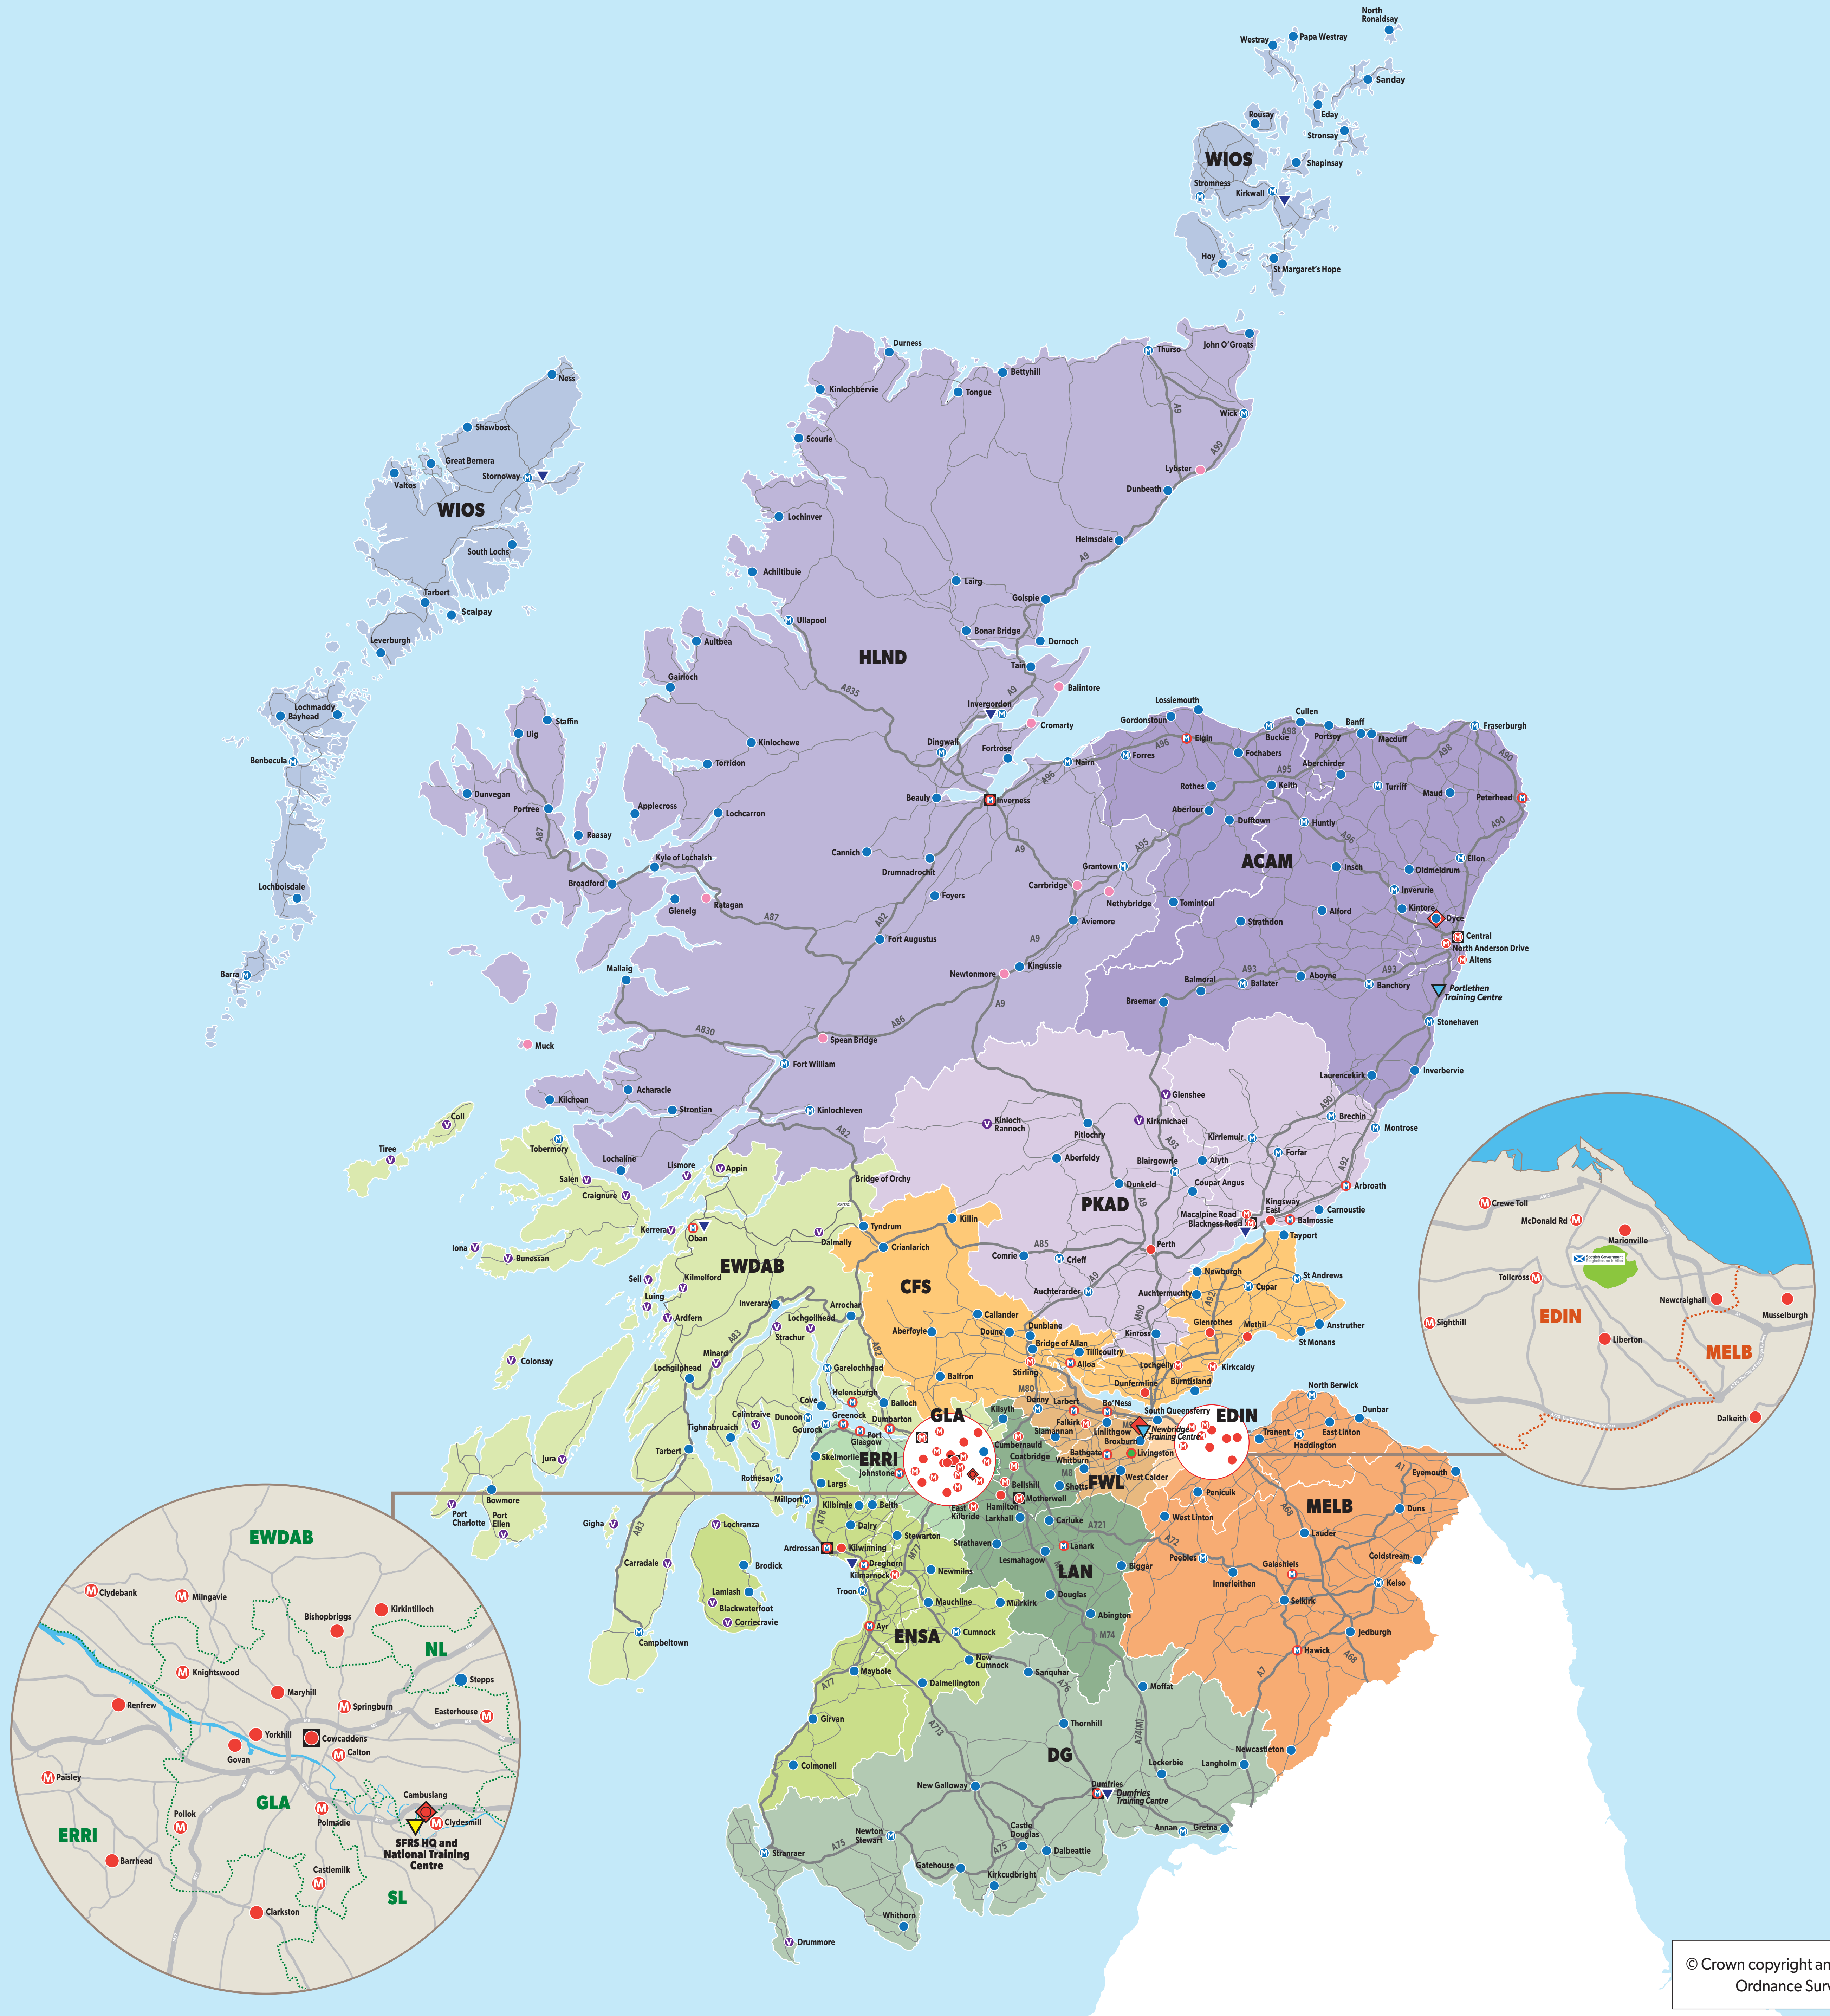

# SCOTTISH FIRE AND RESCUE SERVICE

Working together for a safer Scotland

# SCOTTISH FIRE AND RESCUE SERVICE SCOTLAND

© Crown copyright and database rights 2016  
Ordnance Survey 100054002

KEY		Crewing Configuration		Colour Coding	
<b>EAST SERVICE DELIVERY AREA</b>		Wholetime	Red	Red	Red
<b>EDIN</b>	City of Edinburgh	Wholetime and Retained - On call	Red outer ring with Blue centre	Red outer ring with Blue centre	Red outer ring with Blue centre
<b>FWL</b>	Falkirk and West Lothian	Wholetime, Day Crewing and Retained - On call	Red outer ring with Green centre	Red outer ring with Green centre	Red outer ring with Green centre
<b>MELB</b>	Midlothian, East Lothian and Scottish Borders	Retained - On call	Blue	Blue	Blue
<b>SCF</b>	Clackmannanshire, Fife and Stirling	Volunteer	Purple	Purple	Purple
		Community Response Unit	Pink	Pink	Pink
<b>WEST SERVICE DELIVERY AREA</b>					
<b>GLA</b>	City of Glasgow	SRFS HQ	Red	Red	Red
<b>EWDAB</b>	East Dunbartonshire, West Dunbartonshire and Argyll & Bute	LSO HQs	Black	Black	Black
<b>DG</b>	Dumfries and Galloway	Service Delivery Area HQs	Red	Red	Red
		National Training Centre	Yellow triangle with black outline	Yellow triangle with black outline	Yellow triangle with black outline
		Area Training Centres	Turquoise triangle with black outline	Turquoise triangle with black outline	Turquoise triangle with black outline
		Training Sites	Dark blue triangle with white outline	Dark blue triangle with white outline	Dark blue triangle with white outline

Any symbols from the above legend that appear with a 'M' on the chart denote a multi-pump station.